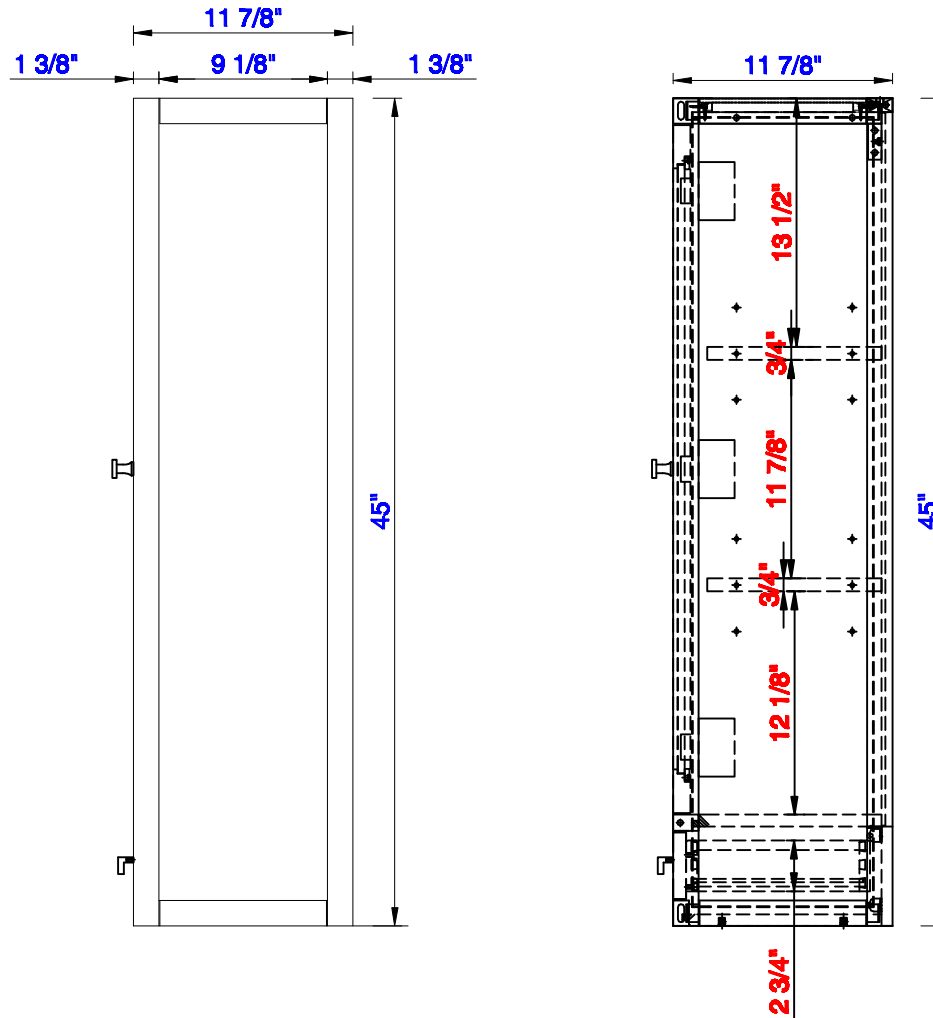

11 7/8"

Item Number:
E444-H12L-MCA

JAMES MARTIN

VANITIES™

Addison 11 7/8" Petite Tower Hutch - Left
Diagrams with Dimensions
page 03 of 03