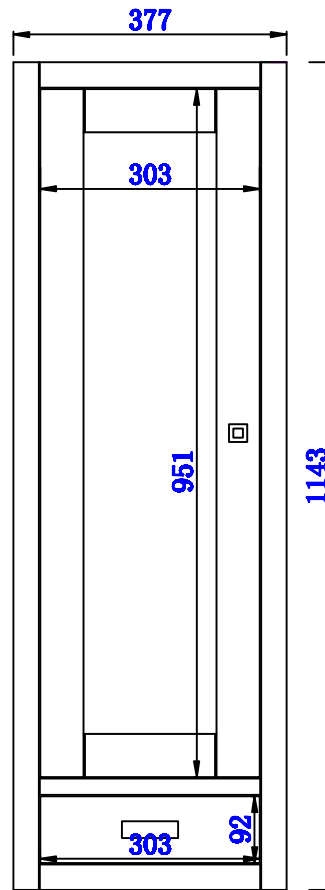

303mm

Item Number:
E444-H12L-MCA

JAMES MARTIN

VANITIES™

Addison 303mm Petite Tower Hutch - Left
Diagrams with Dimensions
page 01 of 03