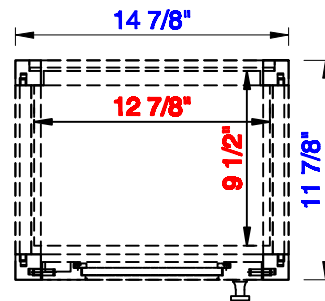

11 7/8"

Item Number:
E444-H12L-MCA

JAMES MARTIN

VANITIES™

Addison 11 7/8" Petite Tower Hutch - Left
Diagrams with Dimensions
page 02 of 03