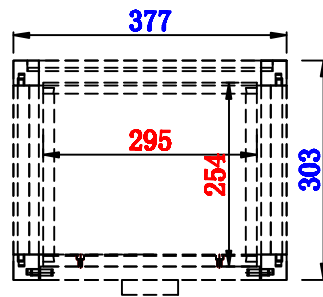

303mm

Item Number:
E444-H12L-MCA

JAMES MARTIN

VANITIES™

Addison 303mm Petite Tower Hutch - Left
Diagrams with Dimensions
page 02 of 03