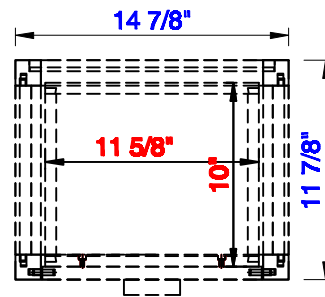

11 7/8"

Item Number:
E444-H12L-MCA

JAMES MARTIN

VANITIES™

Addison 11 7/8" Petite Tower Hutch - Left
Diagrams with Dimensions
page 02 of 03