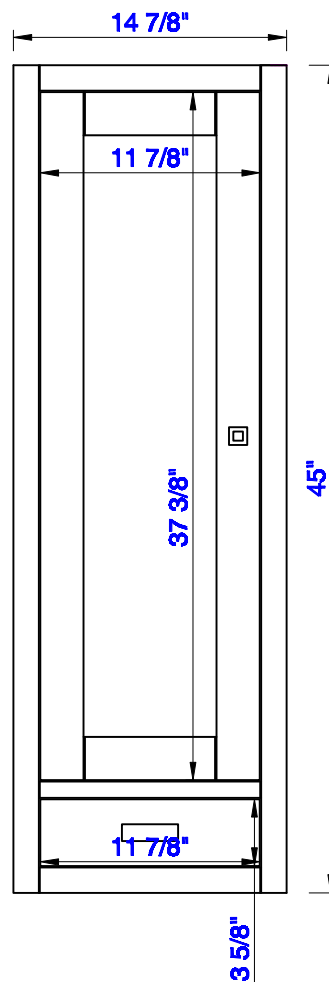

11 7/8"

Item Number:
E444-H12L-MCA

JAMES MARTIN

VANITIES™

Addison 11 7/8" Petite Tower Hutch - Left
Diagrams with Dimensions
page 01 of 03