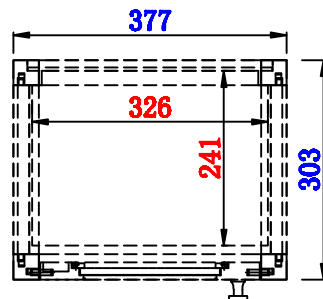

303mm

Item Number:
E444-H12L-MCA

JAMES MARTIN

VANITIES™

Addison 303mm Petite Tower Hutch - Left
Diagrams with Dimensions
page 02 of 03