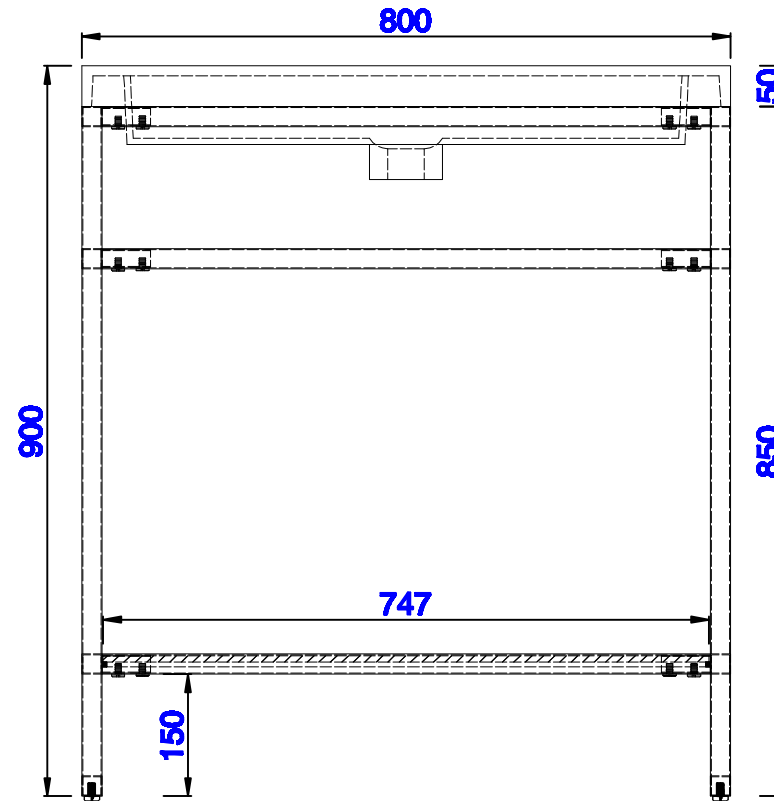

**NOTE ONE: Countertop with integrated sink is shown on this cabinet.**

Version:202004

31 1/2"

Item Number:  
C105-V31.5-BNK  
C105-V31.5-RGD  
C105-V31.5-MBK

JAMES MARTIN

VANITIES™

**Boston 31 1/2" Stainless Steel Sink Console**  
Diagrams with Dimensions  
page 03 of 03

**NOTE ONE:** Countertop with integrated sink is shown on this cabinet  
**NOTE TWO:** This vanity does not have a Backsplash.

Version:202004

800mm

Item Number:  
C105-V31.5-BNK  
C105-V31.5-RGD  
C105-V31.5-MBK

JAMES MARTIN

VANITIES™

**Boston 800mm Stainless Steel Sink Console**  
Diagrams with Dimensions  
page 01 of 03

**NOTE ONE: Countertop with integrated sink is shown on this cabinet**  
**NOTE TWO: This vanity does not have a Backsplash.**

Version:202004

800mm

Item Number:  
C105-V31.5-BNK  
C105-V31.5-RGD  
C105-V31.5-MBK

JAMES MARTIN

VANITIES™

**Boston 800mm Stainless Steel Sink Console**  
Diagrams with Dimensions  
page 02 of 03

**NOTE ONE: Countertop with integrated sink is shown on this cabinet.**