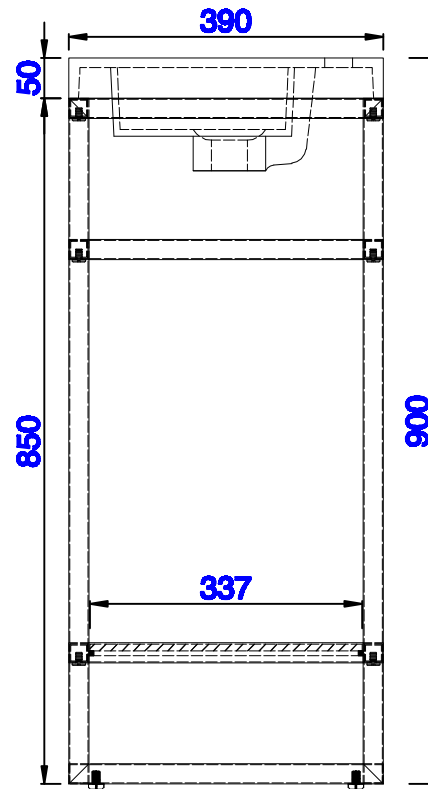

JAMES MARTIN

VANITIES™

**Boston 800mm Stainless Steel Sink Console**  
Diagrams with Dimensions  
page 01 of 03

**NOTE ONE: Countertop with integrated sink is shown on this cabinet**  
**NOTE TWO: This vanity does not have a Backsplash.**

Version:202004

800mm

Item Number:  
C105-V31.5-BNK  
C105-V31.5-RGD  
C105-V31.5-MBK

JAMES MARTIN

VANITIES™

**Boston 800mm Stainless Steel Sink Console**  
Diagrams with Dimensions  
page 02 of 03

**NOTE ONE: Countertop with integrated sink is shown on this cabinet.**

Version:202004

800mm

Item Number:  
C105-V31.5-BNK  
C105-V31.5-RGD  
C105-V31.5-MBK

JAMES MARTIN

VANITIES™

**Boston 800mm Stainless Steel Sink Console**  
Diagrams with Dimensions  
page 03 of 03

**NOTE ONE: Countertop with integrated sink is shown on this cabinet**  
**NOTE TWO: This vanity does not have a Backsplash.**