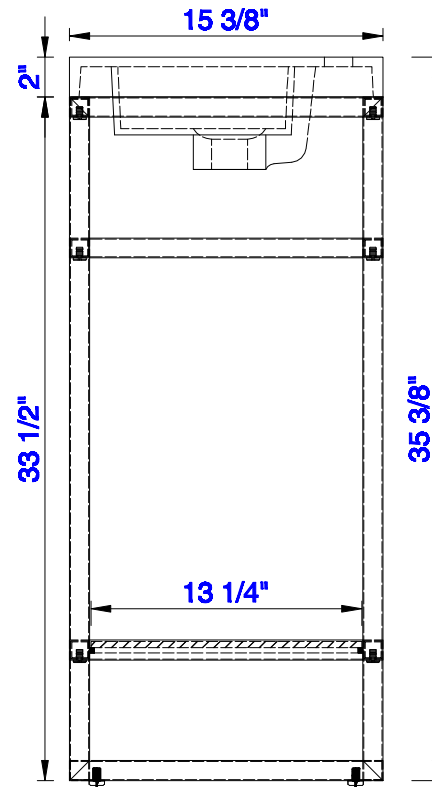

31 1/2"

Item Number:  
C105-V31.5-BNK  
C105-V31.5-RGD  
C105-V31.5-MBK

JAMES MARTIN

VANITIES™

Boston 31 1/2" Stainless Steel Sink Console

Diagrams with Dimensions

page 01 of 03

NOTE ONE: Countertop with integrated sink is shown on this cabinet  
NOTE TWO: This vanity does not have a Backsplash.

Version:202004

31 1/2"

Item Number:  
C105-V31.5-BNK  
C105-V31.5-RGD  
C105-V31.5-MBK

JAMES MARTIN

VANITIES™

**Boston 31 1/2" Stainless Steel Sink Console**

Diagrams with Dimensions

page 02 of 03

**NOTE ONE: Countertop with integrated sink is shown on this cabinet.**

Version:202004

31 1/2"

Item Number:  
C105-V31.5-BNK  
C105-V31.5-RGD  
C105-V31.5-MBK

JAMES MARTIN

VANITIES™

**Boston 31 1/2" Stainless Steel Sink Console**  
Diagrams with Dimensions  
page 03 of 03

JAMES MARTIN

VANITIES™

**Boston 800mm Stainless Steel Sink Console**  
Diagrams with Dimensions  
page 01 of 03

**NOTE ONE: Countertop with integrated sink is shown on this cabinet**  
**NOTE TWO: This vanity does not have a Backsplash.**