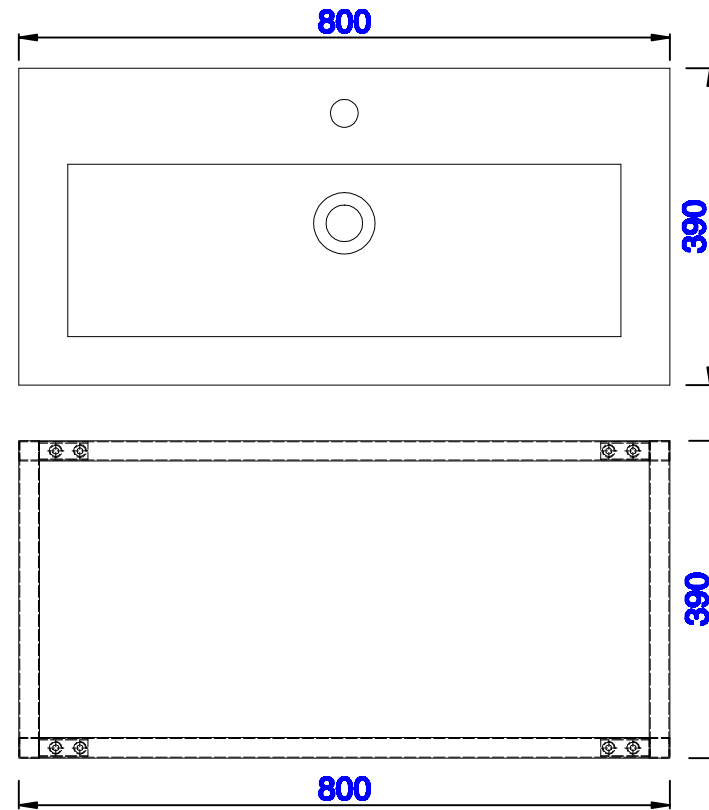

**NOTE ONE:** Countertop with integrated sink is shown on this cabinet  
**NOTE TWO:** This vanity does not have a Backsplash.

Version:202004

800mm

Item Number:  
C105-V31.5-BNK  
C105-V31.5-RGD  
C105-V31.5-MBK

JAMES MARTIN

VANITIES™

**Boston 800mm Stainless Steel Sink Console**  
Diagrams with Dimensions  
page 01 of 03

**NOTE ONE: Countertop with integrated sink is shown on this cabinet**  
**NOTE TWO: This vanity does not have a Backsplash.**

Version:202004

800mm

Item Number:  
C105-V31.5-BNK  
C105-V31.5-RGD  
C105-V31.5-MBK

JAMES MARTIN

VANITIES™

**Boston 800mm Stainless Steel Sink Console**  
Diagrams with Dimensions  
page 02 of 03

**NOTE ONE: Countertop with integrated sink is shown on this cabinet.**

Version:202004

800mm

Item Number:  
C105-V31.5-BNK  
C105-V31.5-RGD  
C105-V31.5-MBK

JAMES MARTIN

VANITIES™

**Boston 800mm Stainless Steel Sink Console**  
Diagrams with Dimensions  
page 03 of 03

**NOTE ONE: Countertop with integrated sink is shown on this cabinet**  
**NOTE TWO: This vanity does not have a Backsplash.**