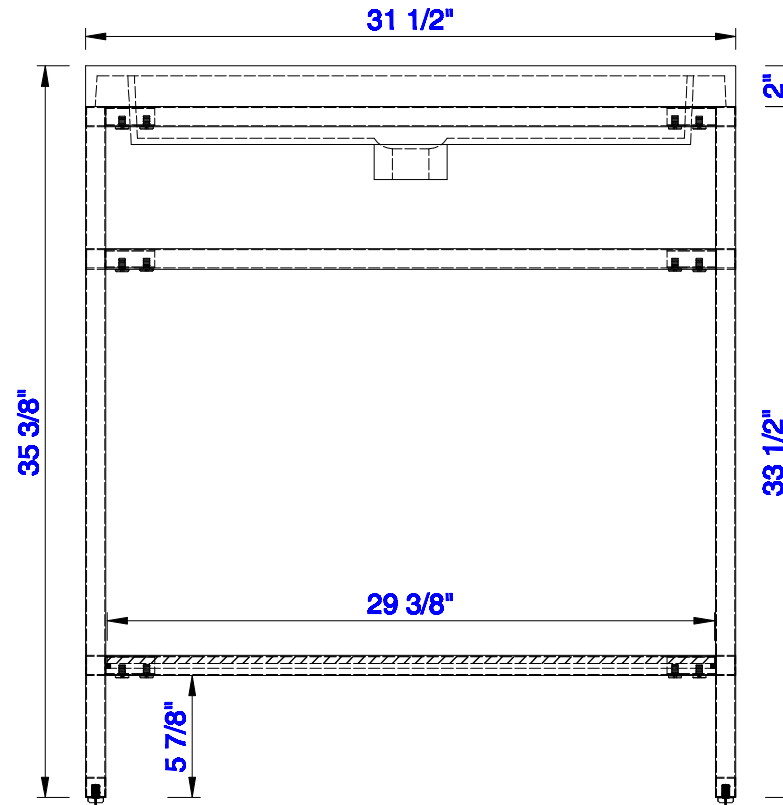

31 1/2"

Item Number:  
C105-V31.5-BNK  
C105-V31.5-RGD  
C105-V31.5-MBK

JAMES MARTIN

VANITIES™

Boston 31 1/2" Stainless Steel Sink Console

Diagrams with Dimensions

page 01 of 03

NOTE ONE: Countertop with integrated sink is shown on this cabinet  
NOTE TWO: This vanity does not have a Backsplash.

Version:202004

31 1/2"

Item Number:  
C105-V31.5-BNK  
C105-V31.5-RGD  
C105-V31.5-MBK

JAMES MARTIN

VANITIES™

**Boston 31 1/2" Stainless Steel Sink Console**

Diagrams with Dimensions

page 02 of 03

**NOTE ONE: Countertop with integrated sink is shown on this cabinet.**

Version:202004

31 1/2"

Item Number:  
C105-V31.5-BNK  
C105-V31.5-RGD  
C105-V31.5-MBK

JAMES MARTIN

VANITIES™

**Boston 31 1/2" Stainless Steel Sink Console**  
Diagrams with Dimensions  
page 03 of 03

Version:202004

800mm

Item Number:  
C105-V31.5-BNK  
C105-V31.5-RGD  
C105-V31.5-MBK

JAMES MARTIN

VANITIES™

**Boston 800mm Stainless Steel Sink Console**  
Diagrams with Dimensions  
page 02 of 03

**NOTE ONE: Countertop with integrated sink is shown on this cabinet.**