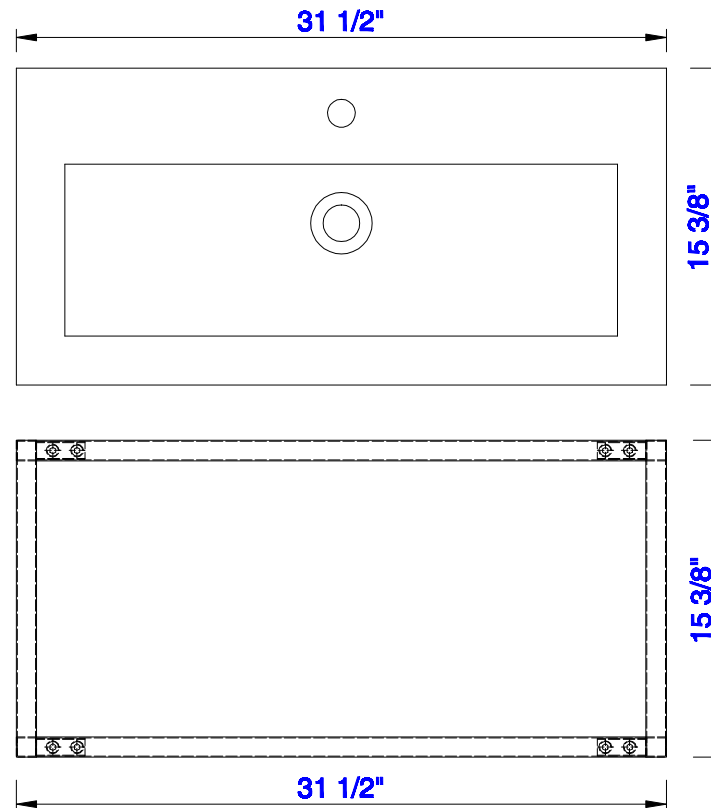

31 1/2"

Item Number:  
C105-V31.5-BNK  
C105-V31.5-RGD  
C105-V31.5-MBK

JAMES MARTIN

VANITIES™

Boston 31 1/2" Stainless Steel Sink Console

Diagrams with Dimensions

page 01 of 03

NOTE ONE: Countertop with integrated sink is shown on this cabinet  
NOTE TWO: This vanity does not have a Backsplash.

Version:202004

31 1/2"

Item Number:  
C105-V31.5-BNK  
C105-V31.5-RGD  
C105-V31.5-MBK

JAMES MARTIN

VANITIES™

**Boston 31 1/2" Stainless Steel Sink Console**

Diagrams with Dimensions

page 02 of 03

**NOTE ONE: Countertop with integrated sink is shown on this cabinet.**

Version:202004

31 1/2"

Item Number:  
C105-V31.5-BNK  
C105-V31.5-RGD  
C105-V31.5-MBK

JAMES MARTIN

VANITIES™

**Boston 31 1/2" Stainless Steel Sink Console**  
Diagrams with Dimensions  
page 03 of 03

JAMES MARTIN

VANITIES™

**Boston 800mm Stainless Steel Sink Console**  
Diagrams with Dimensions  
page 01 of 03

**NOTE ONE: Countertop with integrated sink is shown on this cabinet**  
**NOTE TWO: This vanity does not have a Backsplash.**