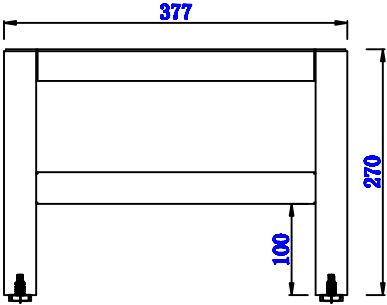

303mm

Item Number:
E444-ST12-MCA

JAMES MARTIN

VANITIES™

Addison 303mm Wooden Stand
for Petite Tower Hutch
Diagrams with Dimensions
page 01 of 03