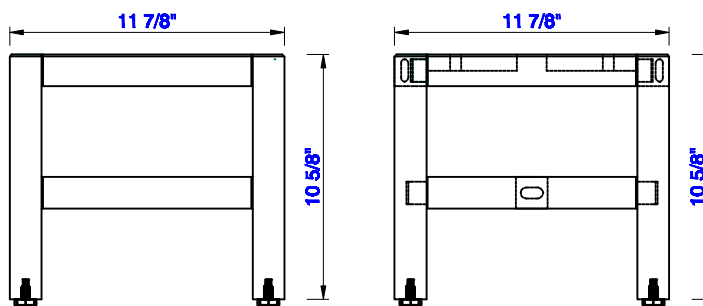

11 7/8"

Item Number:
E444-ST12-MCA

JAMES MARTIN

VANITIES™

Addison 11 7/8" Wooden Stand
for Petite Tower Hutch
Diagrams with Dimensions
page 03 of 03