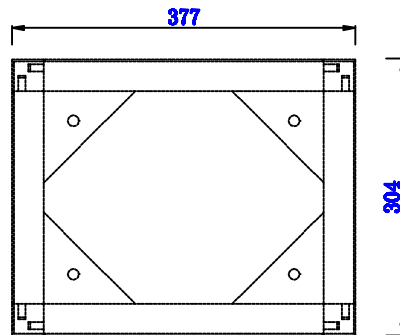

303mm

Item Number:
E444-ST12-MCA

JAMES MARTIN

VANITIES™

Addison 303mm Wooden Stand
for Petite Tower Hutch
Diagrams with Dimensions
page 02 of 03