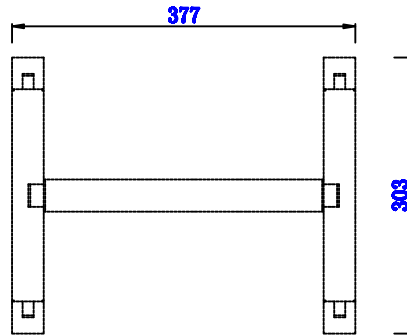

303mm

Item Number:
E444-ST12-MCA

JAMES MARTIN

VANITIES™

Addison 303mm Wooden Stand
for Petite Tower Hutch
Diagrams with Dimensions
page 02 of 03