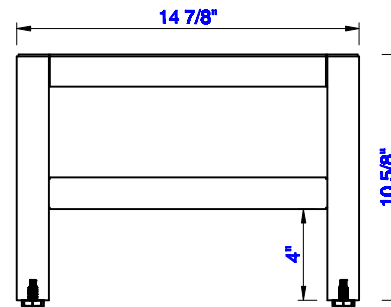

11 7/8"

Item Number:
E444-ST12-MCA

JAMES MARTIN

VANITIES™

Addison 11 7/8" Wooden Stand
for Petite Tower Hutch
Diagrams with Dimensions
page 01 of 03