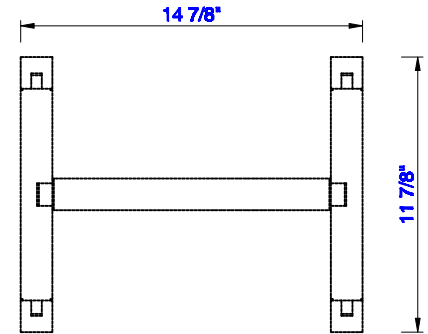

11 7/8"

Item Number:
E444-ST12-MCA

JAMES MARTIN

VANITIES™

Addison 11 7/8" Wooden Stand
for Petite Tower Hutch
Diagrams with Dimensions
page 02 of 03