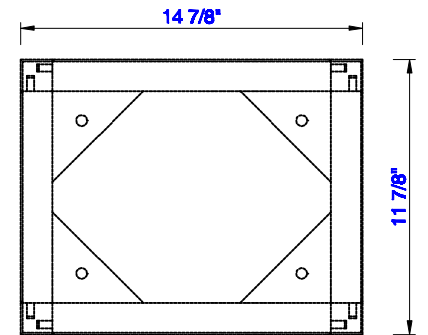

11 7/8"

Item Number:
E444-ST12-MCA

JAMES MARTIN

VANITIES™

Addison 11 7/8" Wooden Stand
for Petite Tower Hutch
Diagrams with Dimensions
page 02 of 03