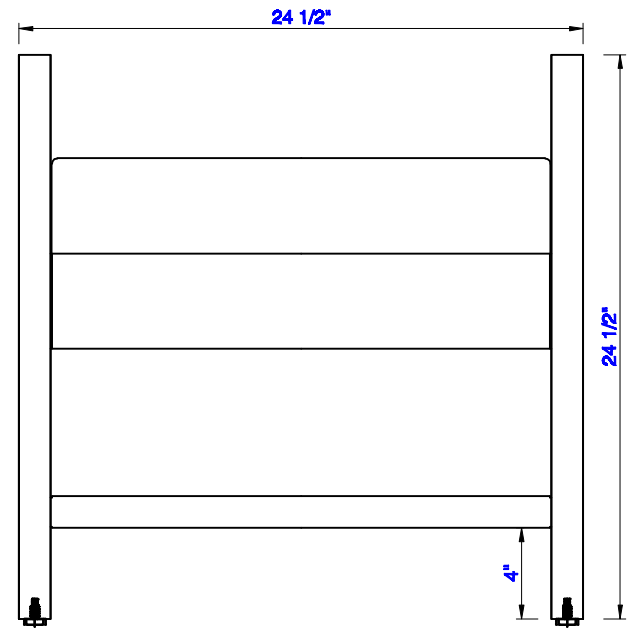

24 1/2"

Item Number:
E444-BNCH-MCA

JAMES MARTIN

VANITIES™

Addison 24 1/2" Upholstered Bench
Diagrams with Dimensions
page 01 of 03