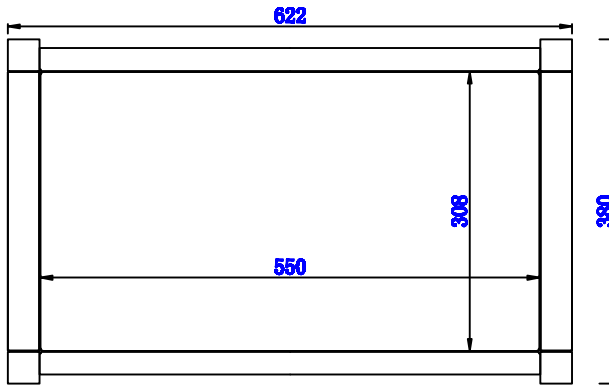

622mm

Item Number:
E444-BNCH-MCA

JAMES MARTIN

VANITIES™

Addison 622mm Upholstered Bench
Diagrams with Dimensions
page 02 of 03