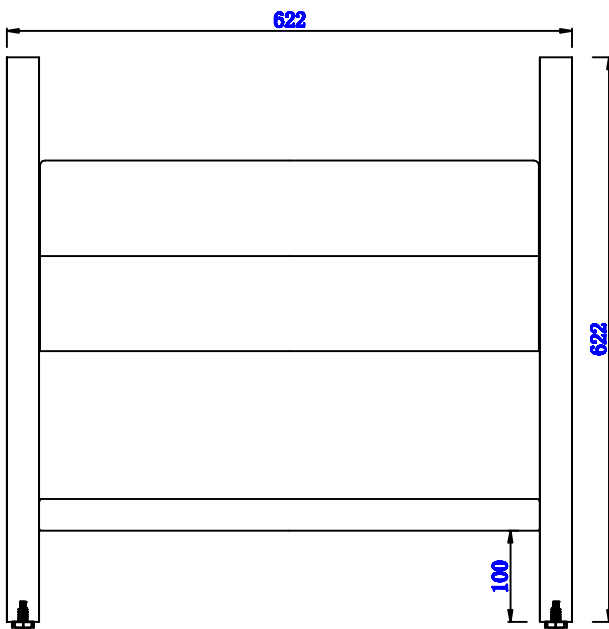

622mm

Item Number:
E444-BNCH-MCA

JAMES MARTIN

VANITIES™

Addison 622mm Upholstered Bench
Diagrams with Dimensions
page 01 of 03