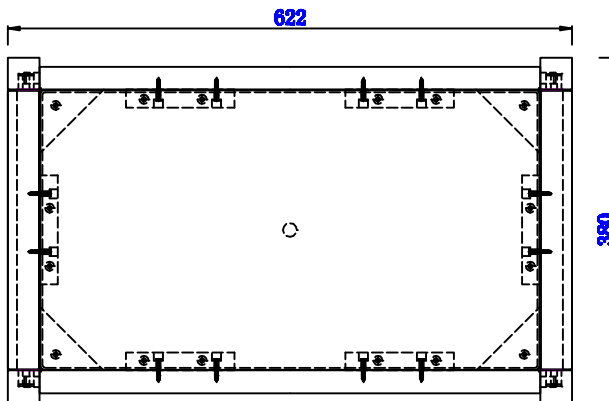

622mm

Item Number:
E444-BNCH-MCA

JAMES MARTIN

VANITIES™

Addison 622mm Upholstered Bench
Diagrams with Dimensions
page 02 of 03