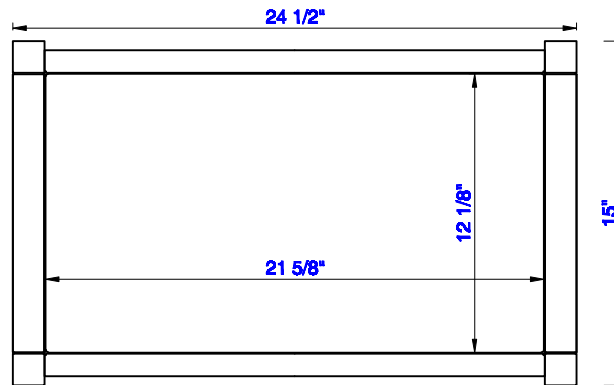

24 1/2"

Item Number:
E444-BNCH-MCA

JAMES MARTIN

VANITIES™

Addison 24 1/2" Upholstered Bench
Diagrams with Dimensions
page 02 of 03