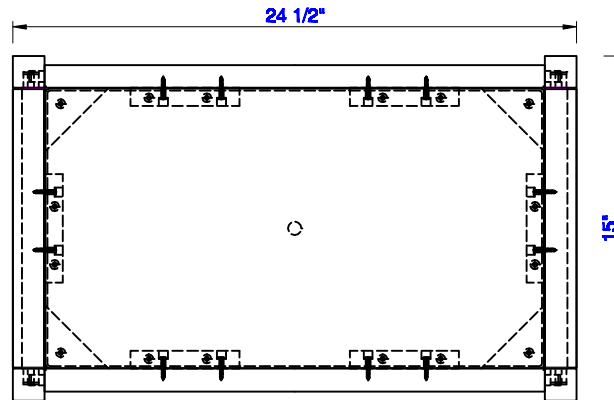

24 1/2"

Item Number:
E444-BNCH-MCA

JAMES MARTIN

VANITIES™

Addison 24 1/2" Upholstered Bench
Diagrams with Dimensions
page 02 of 03