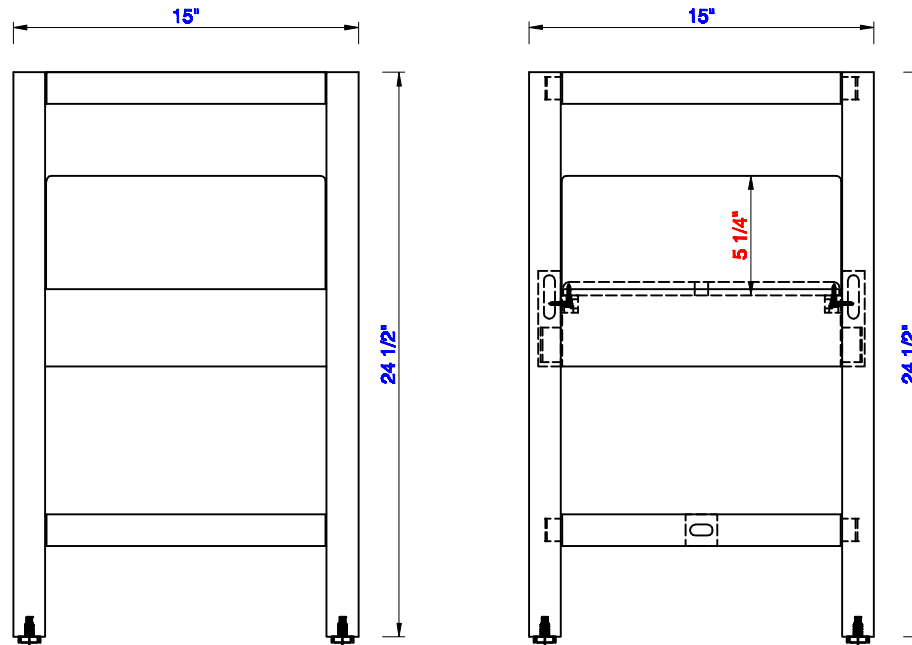

24 1/2"

Item Number:
E444-BNCH-MCA

JAMES MARTIN

VANITIES™

Addison 24 1/2" Upholstered Bench
Diagrams with Dimensions
page 03 of 03