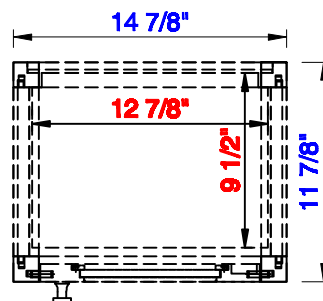

11 7/8"

Item Number:
E444-H12R-MCA

JAMES MARTIN

VANITIES™

Addison 11 7/8" Petite Tower Hutch - Right
Diagrams with Dimensions
page 02 of 03