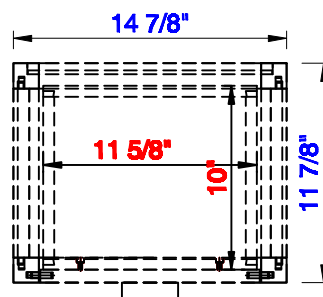

11 7/8"

Item Number:
E444-H12R-MCA

JAMES MARTIN

VANITIES™

Addison 11 7/8" Petite Tower Hutch - Right
Diagrams with Dimensions
page 02 of 03