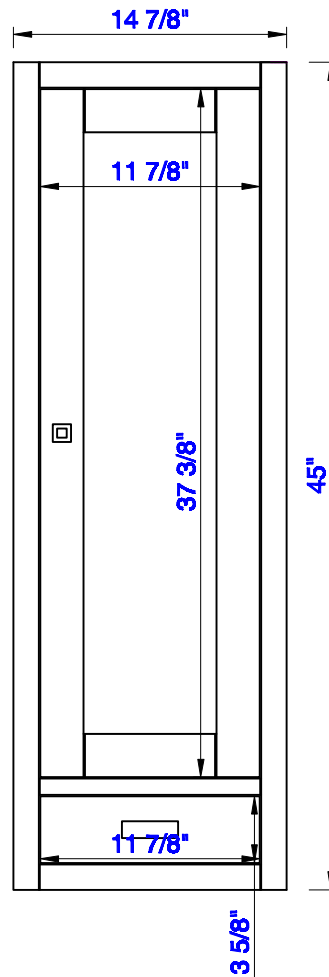

11 7/8"

Item Number:
E444-H12R-MCA

JAMES MARTIN

VANITIES™

Addison 11 7/8" Petite Tower Hutch - Right
Diagrams with Dimensions
page 01 of 03