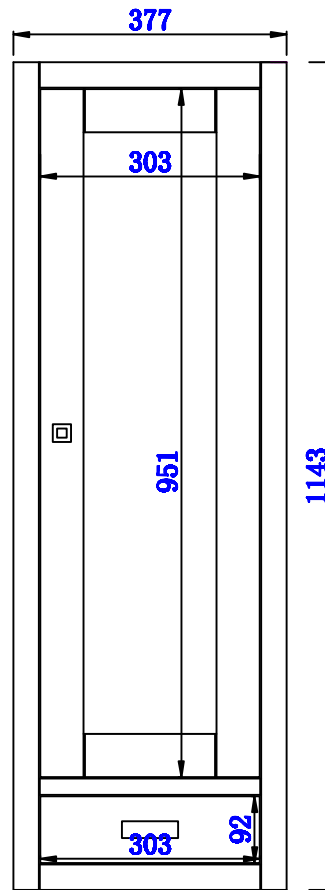

303mm

Item Number:
E444-H12R-MCA

JAMES MARTIN

VANITIES™

Addison 303mm Petite Tower Hutch - Right
Diagrams with Dimensions
page 01 of 03