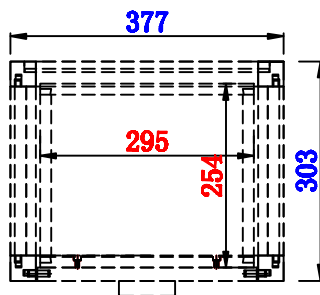

303mm

Item Number:
E444-H12R-MCA

JAMES MARTIN

VANITIES™

Addison 303mm Petite Tower Hutch - Right
Diagrams with Dimensions
page 02 of 03