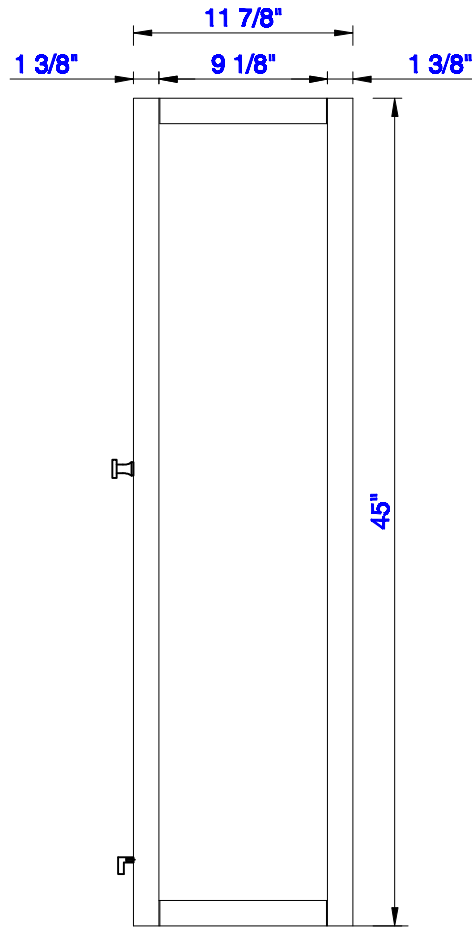

11 7/8"

Item Number:
E444-H12R-MCA

JAMES MARTIN

VANITIES™

Addison 11 7/8" Petite Tower Hutch - Right
Diagrams with Dimensions
page 03 of 03