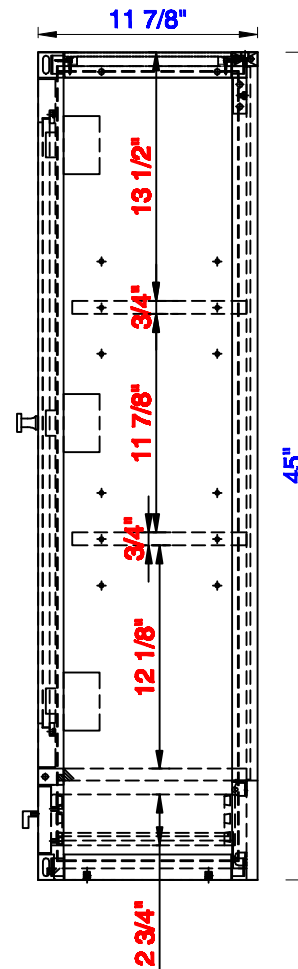

11 7/8"

Item Number:
E444-H12R-MCA

JAMES MARTIN

VANITIES™

Addison 11 7/8" Petite Tower Hutch - Right
Diagrams with Dimensions
page 03 of 03