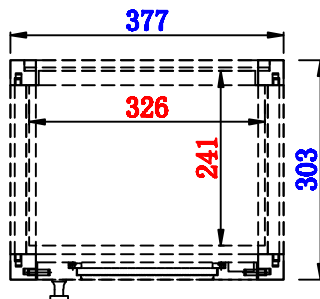

303mm

Item Number:
E444-H12R-MCA

JAMES MARTIN

VANITIES™

Addison 303mm Petite Tower Hutch - Right
Diagrams with Dimensions
page 02 of 03