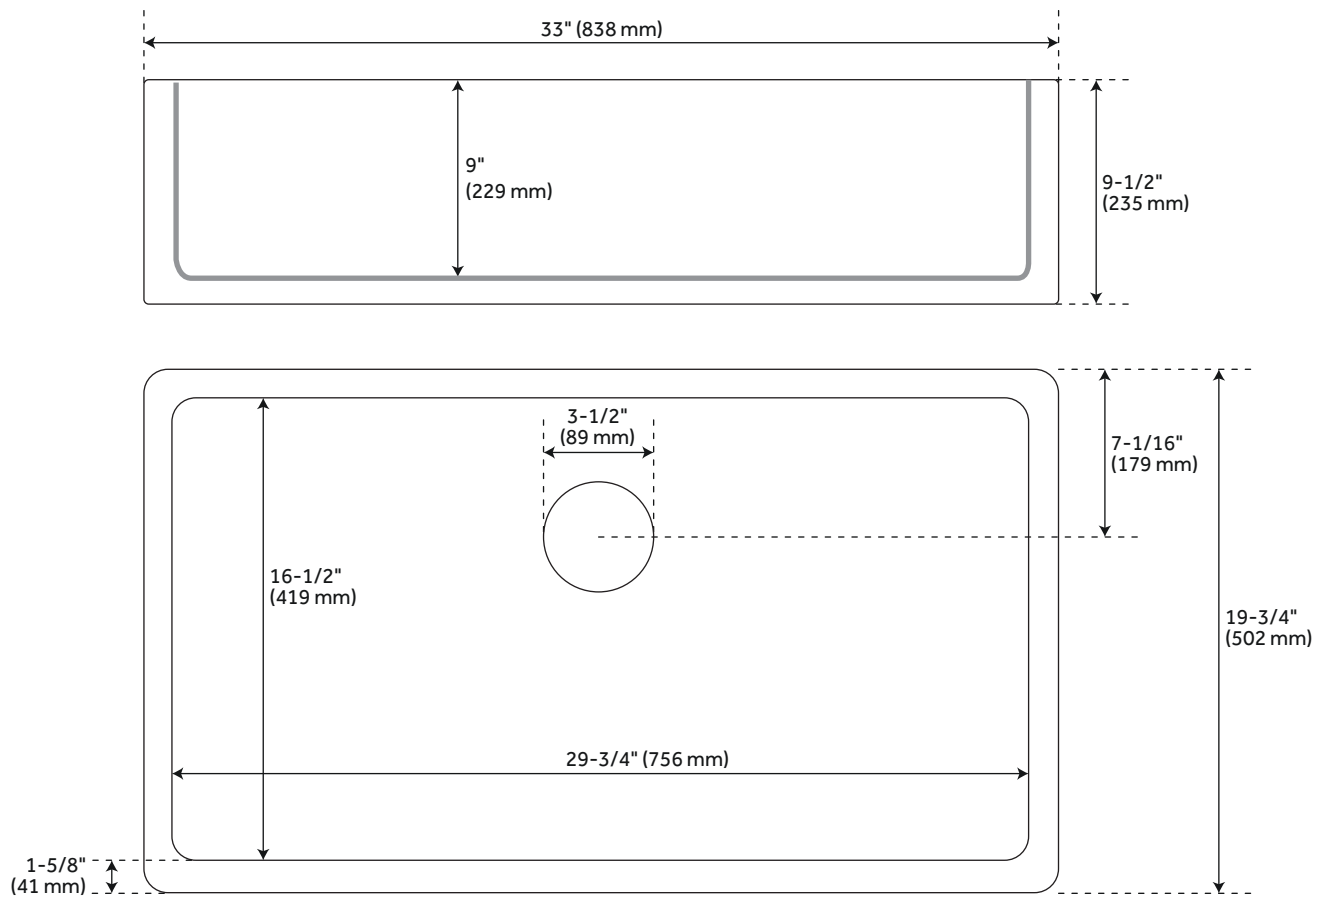

33" TOTTEN

GRANITE COMPOSITE FARMHOUSE SINK - BLACK

SKU: 950290

FEATURES

- Shape: Rectangle
- Number of Basins: 1
- Sink Installation: Farmhouse
- Product Color: Black
- Overflow Hole: No
- Exterior Treatment: Smooth
- Interior Treatment: Smooth
- Drain Included: Optional
- Faucet Included: No

CONTENTS

FARMHOUSE SINK PAGE 2

REVISED 05/26/2021

33" TOTTEN

GRANITE COMPOSITE FARMHOUSE SINK - BLACK

SKU: 950290

FEATURES

Length: 33"
Width: 19-3/4"
Height: 9-1/2"
Basin Length: 29-3/4"
Basin Width: 16-1/2"
Basin Depth: 9"
Apron Front Rim Thickness: 1-5/8"
Drain Size: 3-1/2"
Item Weight (lbs.): 56

CODES/STANDARDS

cUPC
CSA B45.5/IAPMO Z124
Massachusetts Accepted

PRODUCT IMAGE

All dimensions and specifications are nominal and may vary. Use actual products for accuracy in critical situations.

PAGE 2
Code: SHGR1B3320ABL