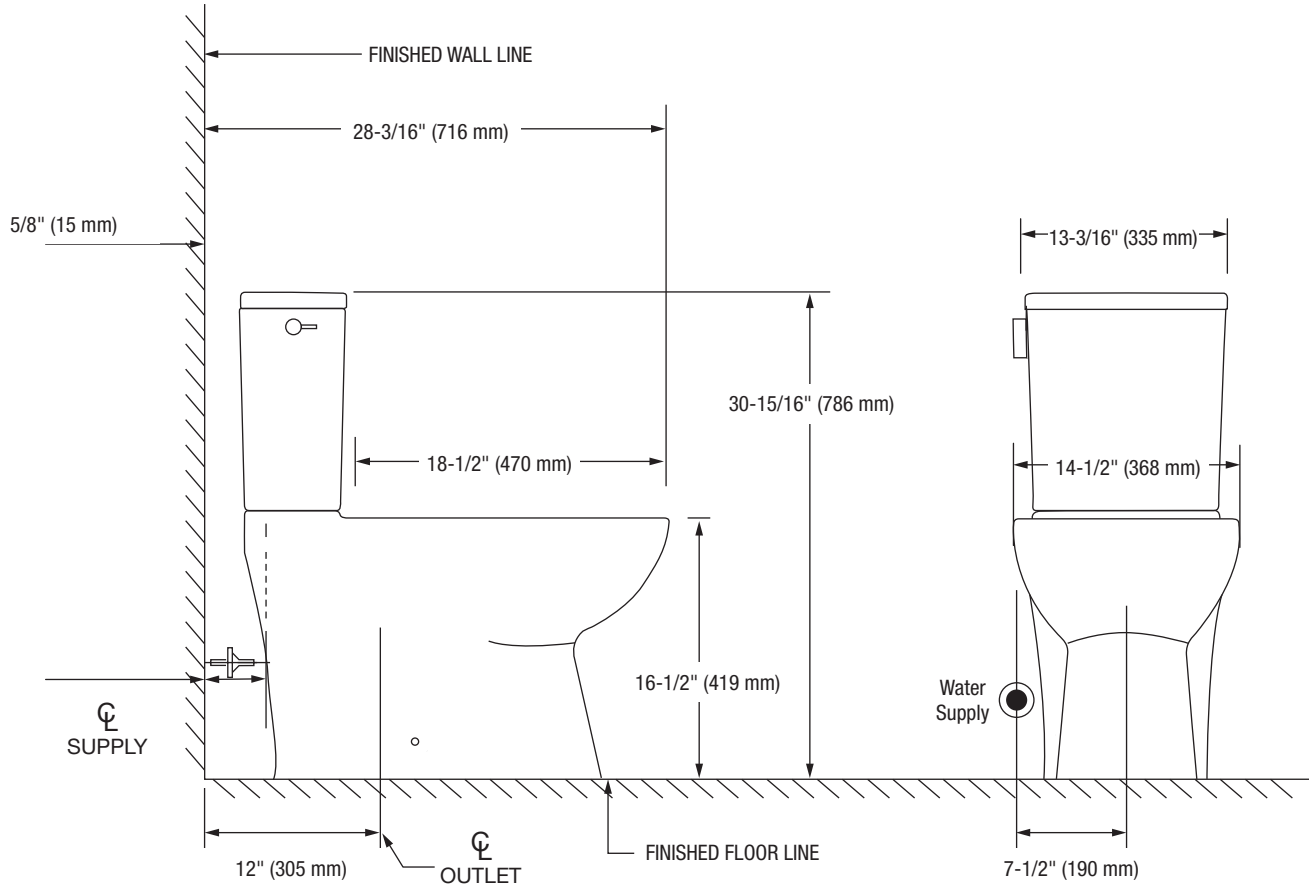

#### Bowl

PF3002SWH Elongated, Skirted Bowl - 16-1/2"

## Bowl Footprint Dimensions

Note: All dimensions and specifications are nominal and may vary: Dimensions of 8" and greater have a tolerance of +3%. Dimensions less than 8" have a tolerance of +5%.