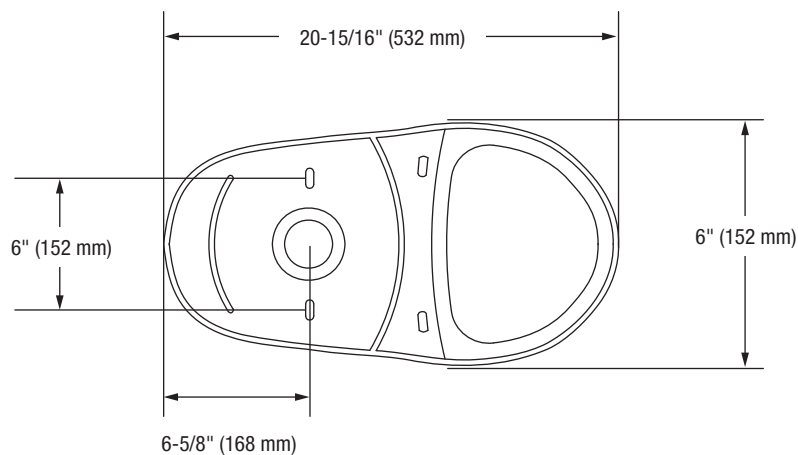

#### Bowl

PF3002SWH Elongated, Skirted Bowl - 16-1/2"

## Bowl Footprint Dimensions

Note: All dimensions and specifications are nominal and may vary: Dimensions of 8" and greater have a tolerance of +3%. Dimensions less than 8" have a tolerance of +5%.