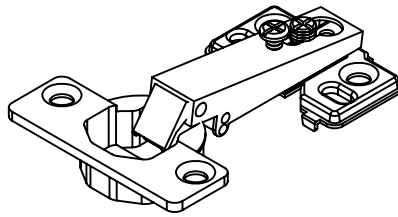

d. 1" L WOOD SCREW 6PCS

e. 1-1/2" L WOOD
SCREW 19PCS

f. 5/8" L FLAT HEAD
SCREW 12PCS

g. 1/2" L WOOD
SCREW 12PCS

h. HINGE 2PCS

i. LEFT SIDE DRAWER
GUIDE 2PCS

j. RIGHT SIDE DRAWER
GUIDE 2PCS

l. KNOB 2PCS