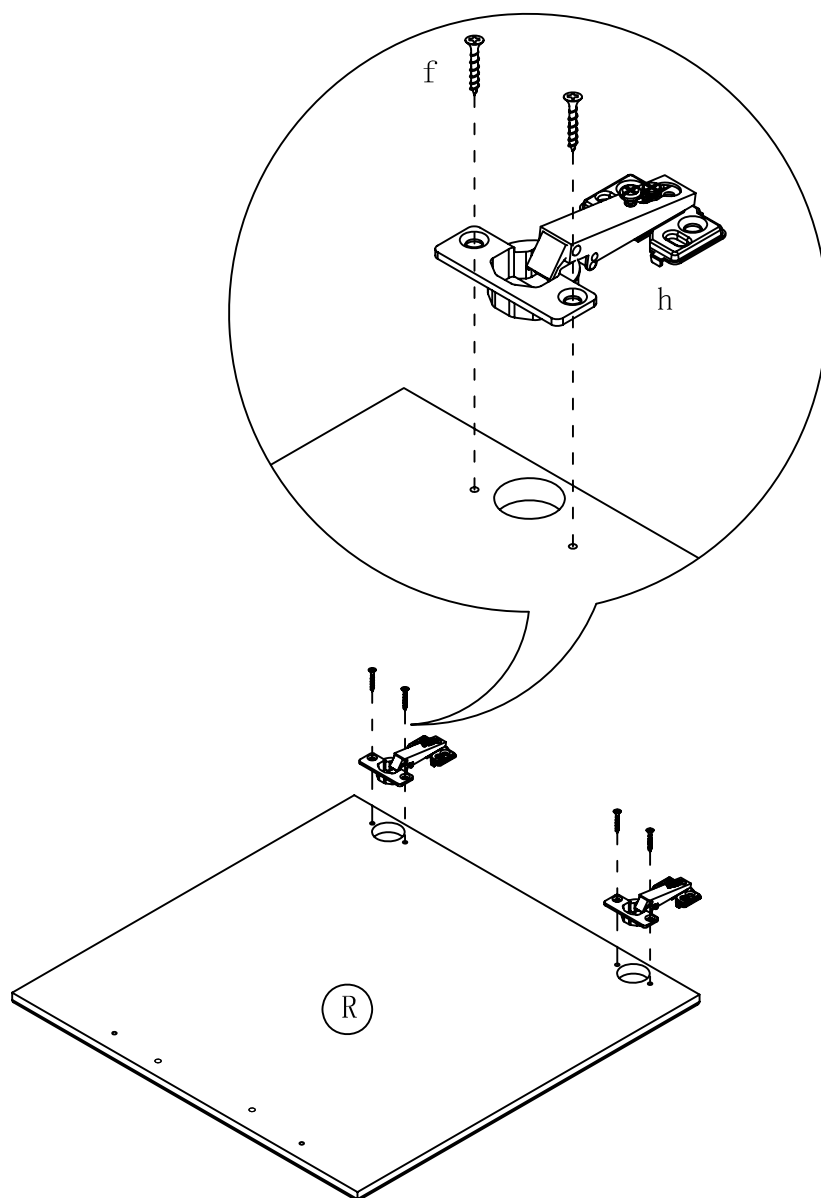

d. 1" L WOOD SCREW 6PCS

e. 1-1/2" L WOOD
SCREW 19PCS

f. 5/8" L FLAT HEAD
SCREW 12PCS

g. 1/2" L WOOD
SCREW 12PCS

h. HINGE 2PCS

i. LEFT SIDE DRAWER
GUIDE 2PCS

j. RIGHT SIDE DRAWER
GUIDE 2PCS

l. KNOB 2PCS

n. KNOB (HANDLE) BOLT 4PCS

o. WRENCH 1PC

p. GLUE 1PC

q. HANDLE 1PC

PLEASE FOLLOW STEP1~STEP11 IF YOU
WOULD LIKE THE DOOR INSTALL ON THE
LEFT SIDE AND THE DRAWERS INSTALL
ON THE RIGHT SIDE

PLEASE FOLLOW STEP12~STEP22 IF YOU
WOULD LIKE THE DOOR INSTALL ON THE
RIGHT SIDE AND THE DRAWERS INSTALL
ON THE LEFT SIDE

STEP 1

STEP 2

STEP 3

STEP 4

STEP 5

STEP 6

STEP 7

STEP 8