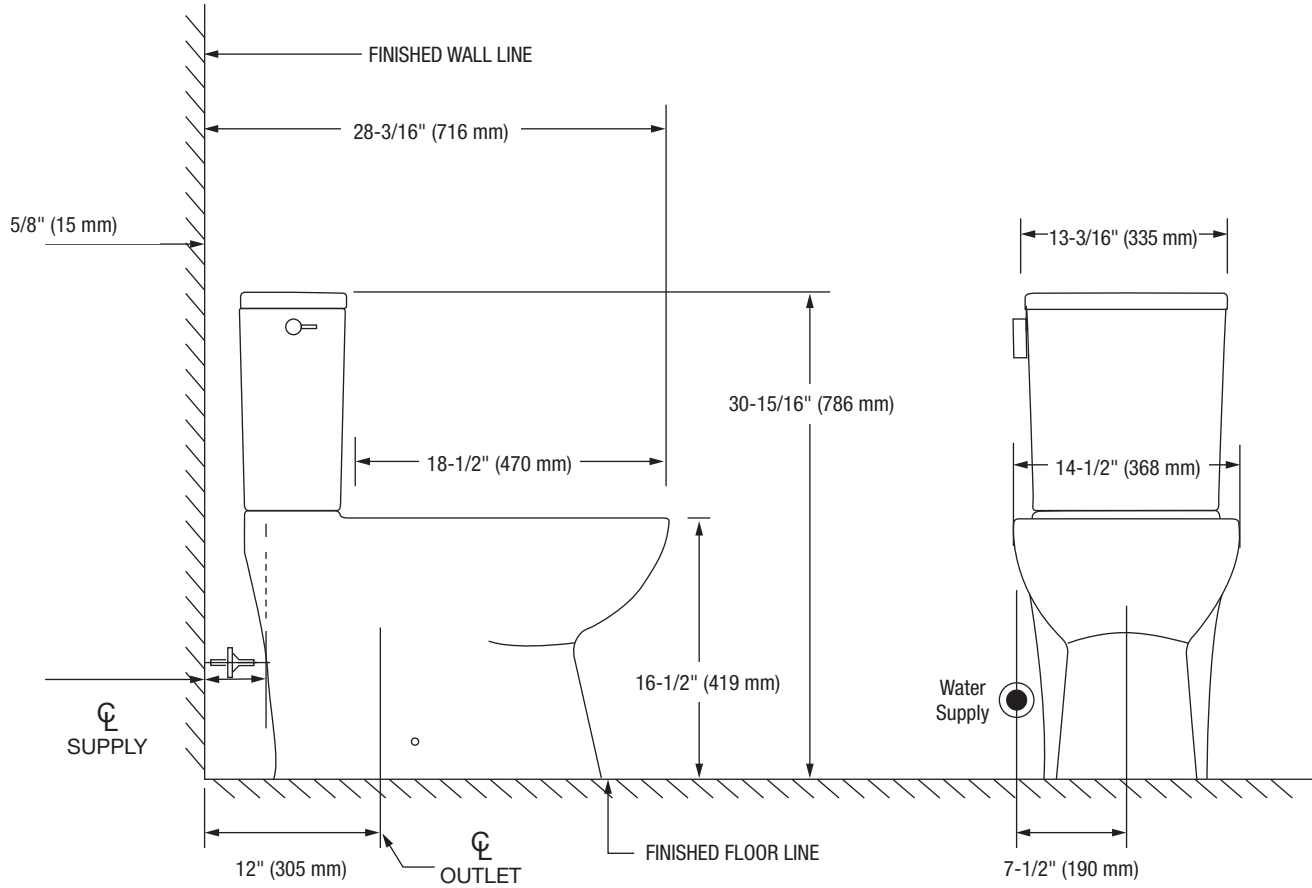

Pogo

Two-Piece Elongated Toilet

Bowl Footprint Dimensions

Note: All dimensions and specifications are nominal and may vary: Dimensions of 8" and greater have a tolerance of +3%. Dimensions less than 8" have a tolerance of +5%.

Pogo

Two-Piece Elongated Toilet

Product Features

- 1.28 GPF
- Gravity-fed Siphon Jet Flush
- Vitreous China
- 16-1/2" Skirted Elongated Bowl
- Rough-in: 12"
- Flush Valve: 3"
- Trapway: 2" Fully Glazed
- Water Spot: 9-1/2" x 7-1/2"
- Side mounted Chrome Trip Lever
- Sanitary bar on bowl for easy cleaning
- Quick connect, two-bolt tank-to-bowl installation
- Tanks are reversible, can be installed as left hand or right hand
- Includes 16" stainless steel braided supply line

Available Colors: White (WH)

Tank

PF3012AWH 12" Rough-in Tank

Bowl

PF3002SWH Elongated, Skirted Bowl - 16-1/2"

Codes and Certifications

- IAPMO/cUPC
- EPA WaterSense Certified
- ASME A112.19.2 / CAS B45.1
- MaP Rated 1000g
- Meets ADA guidelines