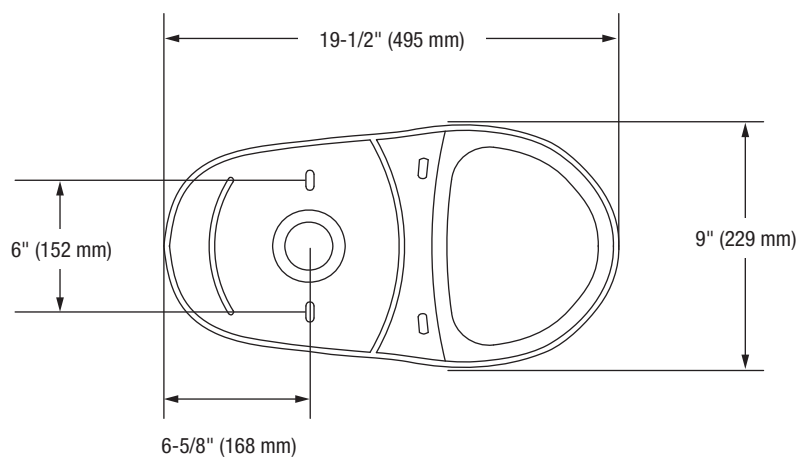

Pogo

Two-Piece Elongated Toilet

Product Features

- 1.28 GPF
- Gravity-fed Siphon Jet Flush
- Vitreous China
- 16-1/2" Elongated Bowl
- Rough-in: 12"
- Flush Valve: 3"
- Trapway: 2" Fully Glazed
- Water Spot: 9-1/2" x 7-1/2"
- Side mounted Chrome Trip Lever
- Sanitary bar on bowl for easy cleaning
- Quick connect, two-bolt tank-to-bowl installation
- Tanks are reversible, can be installed as left hand or right hand
- Includes 16" stainless steel braided supply line

Pogo

Two-Piece Elongated Toilet

Bowl Footprint Dimensions

Note: All dimensions and specifications are nominal and may vary: Dimensions of 8" and greater have a tolerance of +3%. Dimensions less than 8" have a tolerance of +5%.

Pogo

Two-Piece Elongated Toilet

Product Features

- 1.28 GPF
- Gravity-fed Siphon Jet Flush
- Vitreous China
- 16-1/2" Skirted Elongated Bowl
- Rough-in: 12"
- Flush Valve: 3"
- Trapway: 2" Fully Glazed
- Water Spot: 9-1/2" x 7-1/2"
- Side mounted Chrome Trip Lever
- Sanitary bar on bowl for easy cleaning
- Quick connect, two-bolt tank-to-bowl installation
- Tanks are reversible, can be installed as left hand or right hand
- Includes 16" stainless steel braided supply line