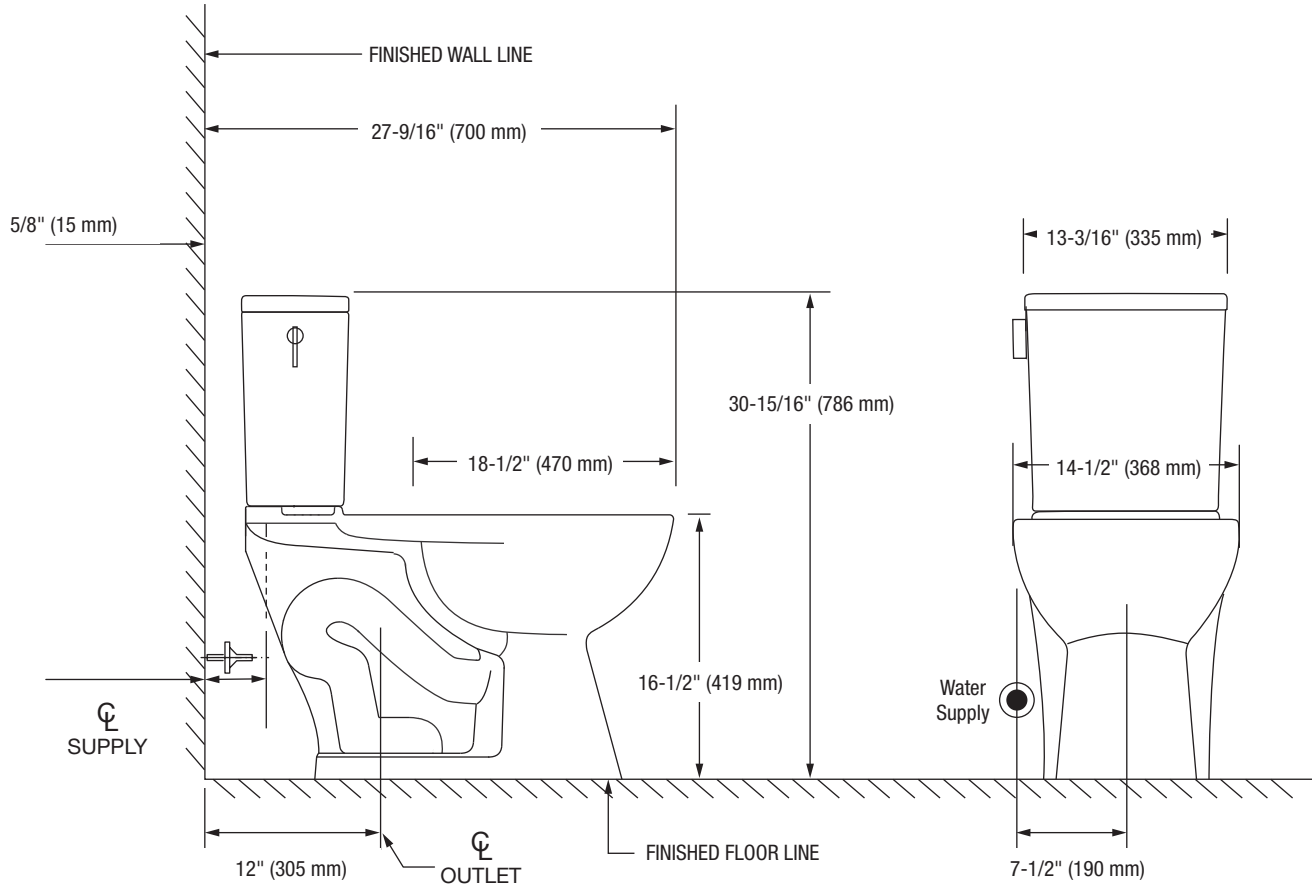

Pogo

Two-Piece Elongated Toilet

Product Features

- 1.28 GPF
- Gravity-fed Siphon Jet Flush
- Vitreous China
- 16-1/2" Elongated Bowl
- Rough-in: 12"
- Flush Valve: 3"
- Trapway: 2" Fully Glazed
- Water Spot: 9-1/2" x 7-1/2"
- Side mounted Chrome Trip Lever
- Sanitary bar on bowl for easy cleaning
- Quick connect, two-bolt tank-to-bowl installation
- Tanks are reversible, can be installed as left hand or right hand
- Includes 16" stainless steel braided supply line

Pogo

Two-Piece Elongated Toilet

Bowl Footprint Dimensions

Note: All dimensions and specifications are nominal and may vary: Dimensions of 8" and greater have a tolerance of +3%. Dimensions less than 8" have a tolerance of +5%.

Pogo

Two-Piece Elongated Toilet

Product Features

- 1.28 GPF
- Gravity-fed Siphon Jet Flush
- Vitreous China
- 16-1/2" Skirted Elongated Bowl
- Rough-in: 12"
- Flush Valve: 3"
- Trapway: 2" Fully Glazed
- Water Spot: 9-1/2" x 7-1/2"
- Side mounted Chrome Trip Lever
- Sanitary bar on bowl for easy cleaning
- Quick connect, two-bolt tank-to-bowl installation
- Tanks are reversible, can be installed as left hand or right hand
- Includes 16" stainless steel braided supply line