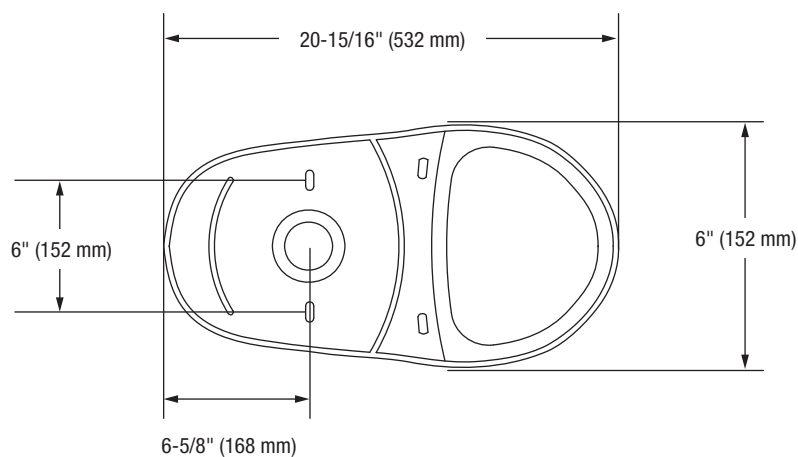

Pogo

Two-Piece Elongated Toilet

Bowl Footprint Dimensions

Note: All dimensions and specifications are nominal and may vary: Dimensions of 8" and greater have a tolerance of +3%. Dimensions less than 8" have a tolerance of +5%.

Pogo

Two-Piece Elongated Toilet

Product Features

- 1.28 GPF
- Gravity-fed Siphon Jet Flush
- Vitreous China
- 16-1/2" Skirted Elongated Bowl
- Rough-in: 12"
- Flush Valve: 3"
- Trapway: 2" Fully Glazed
- Water Spot: 9-1/2" x 7-1/2"
- Side mounted Chrome Trip Lever
- Sanitary bar on bowl for easy cleaning
- Quick connect, two-bolt tank-to-bowl installation
- Tanks are reversible, can be installed as left hand or right hand
- Includes 16" stainless steel braided supply line

Available Colors: White (WH)

Tank

PF3012AWH 12" Rough-in Tank

Bowl

PF3002SWH Elongated, Skirted Bowl - 16-1/2"

Codes and Certifications

- IAPMO/cUPC
- EPA WaterSense Certified
- ASME A112.19.2 / CAS B45.1
- MaP Rated 1000g
- Meets ADA guidelines