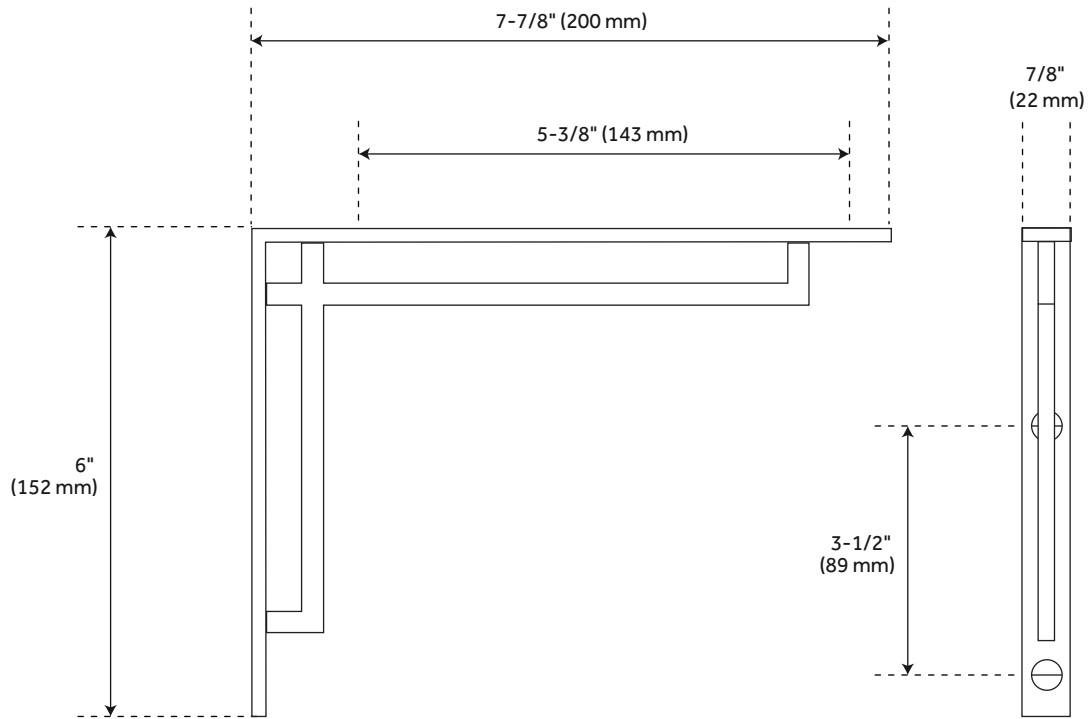

HARRIDGE

6" SOLID BRASS SHELF BRACKET

SKU: 453344, 453345

FEATURES

- Material: Brass
- Design: Modern
- Mounting Hardware Included: Yes
- Mounting Hardware Concealed: No