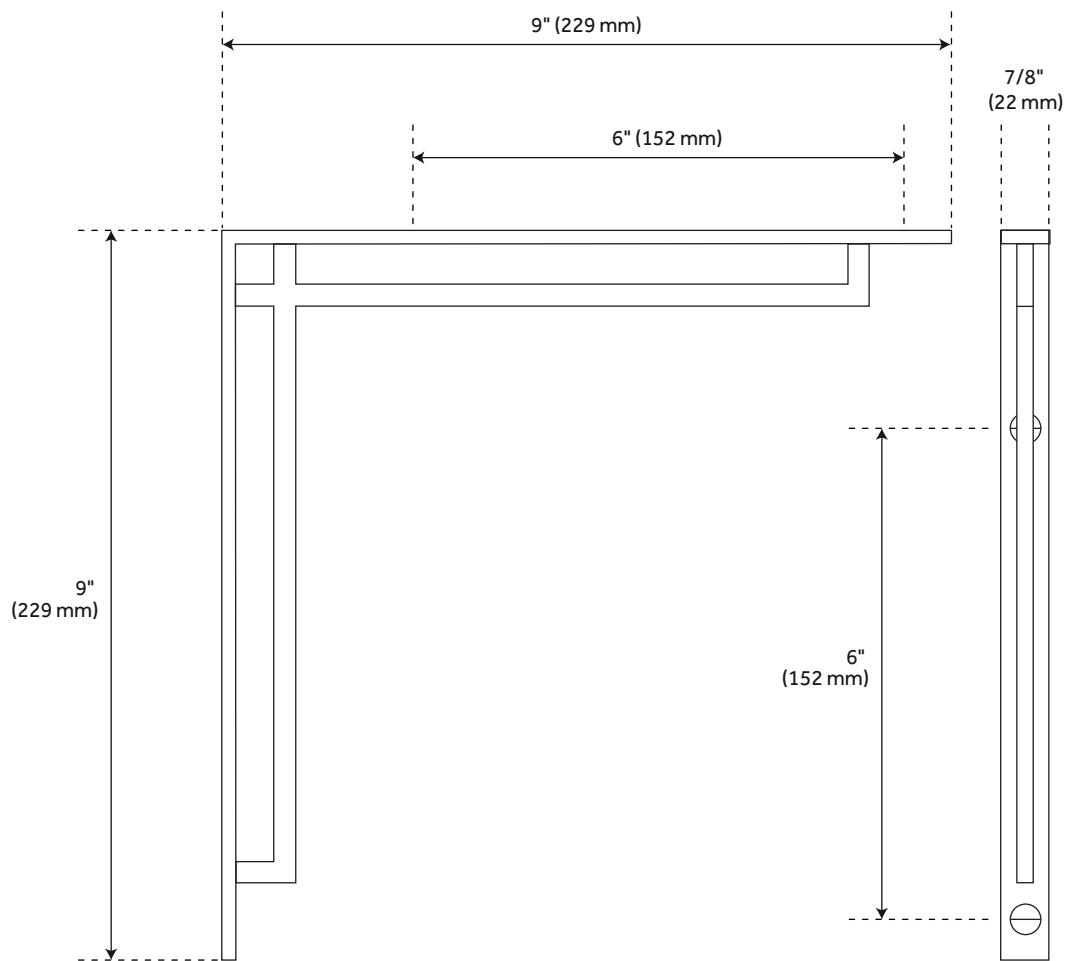

HARRIDGE

SOLID BRASS SHELF BRACKET

SKU: 949478

FEATURES

6" overall dimensions: 7/8" L" x 6" W x 7-7/8" H. Weight limit
30 lbs per pair.

9" overall dimensions: 7/8" L x 9" W x 9" H. Weight limit
50 lbs per pair.

- Material: Brass
- Design: Modern
- Mounting Hardware Included: Yes
- Mounting Hardware Concealed: No

PRODUCT IMAGE

All dimensions and specifications are nominal and may vary. Use actual products for accuracy in critical situations.

PAGE 2

PID or Code: 521832/521831

HARRIDGE

9" SOLID BRASS SELF BRACKET

SKU: 453346, 453347

FEATURES

- Material: Brass
- Design: Modern
- Mounting Hardware Included: Yes
- Mounting Hardware Concealed: No

PRODUCT IMAGE

All dimensions and specifications are nominal and may vary. Use actual products for accuracy in critical situations.

PAGE 3
PID or Code: 521829/521830