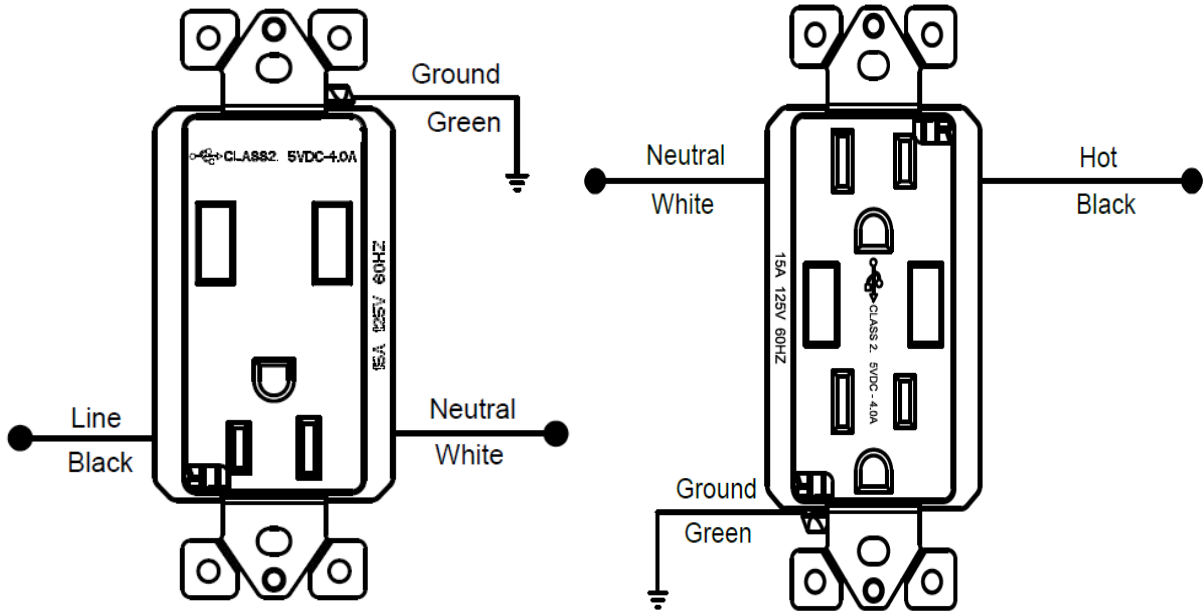

## TECHNICAL DATA

62185

62186

- 2 USB charging ports with a total power of 3.6 Amps
- Replace a standard duplex receptacle
- White
- 15 Amp

PART#	DESCRIPTION
62185	15 AMP TAMPER RESISTANT RECEPTACLE
62186	15 AMP TAMPER RESISTANT RECEPTACLE

### ROUGH IN DRAWING

ALL DIMENSIONS SHOWN ARE NOMINAL