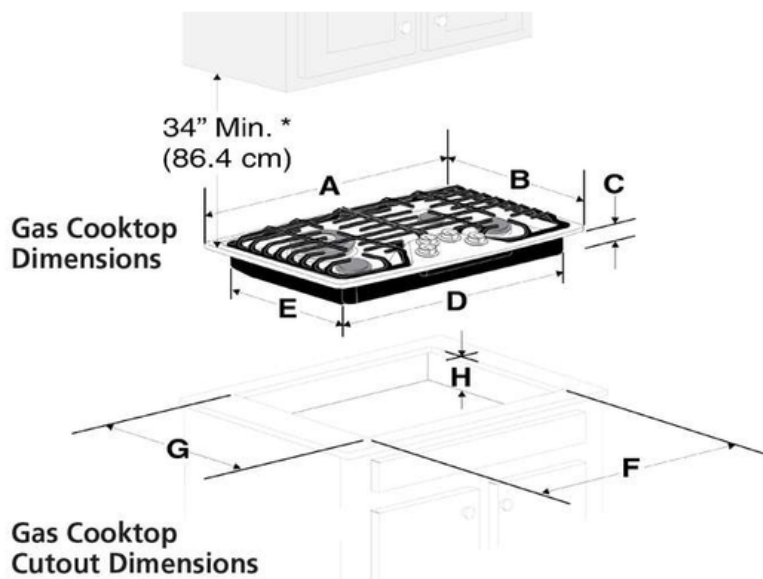

Dimensions and Volume

Height	2.438"
Width	30"
Depth	21"
Cutout Height	7 1/2"
Maximum Cutout Width	29.313"
Minimum Cutout Width	27 1/4"
Maximum Cutout Depth	20"
Minimum Cutout Depth	19"

Installation

Gas Supply Connection Location	Right Center
L.P Conversion Kit Included	Yes

Installation Diagram

PRODUCT DIMENSIONS					
MODEL	A. WIDTH	B. DEPTH	C. HEIGHT	D. BOX WIDTH	E. BOX DEPTH
30" Gas Cooktop	30" (76.2 cm)	21" (53.3 cm)	2 7/16" (6.2 cm)	27" (68.6 cm)	18 7/8" (47.9 cm)
36" Gas Cooktop	36" (91.4 cm)	21" (53.3 cm)	2 7/16" (6.2 cm)	33 5/8" (85.4 cm)	18 7/8" (47.9 cm)

CUTOUT DIMENSIONS					H. HEIGHT BELOW COOKTOP
MODEL	F. WIDTH		G. DEPTH		
	MINIMUM	MAXIMUM	MINIMUM	MAXIMUM	
30" Gas Cooktop	27 1/4" (69.2 cm)	29 5/16" (74.3 cm)	19" (48.3 cm)	20" (50.8 cm)	7.5" (19.0 cm)
36" Gas Cooktop	33 7/8" (86.0 cm)	35 5/8" (90.3 cm)	19" (48.3 cm)	20" (50.8 cm)	7.5" (19.0 cm)