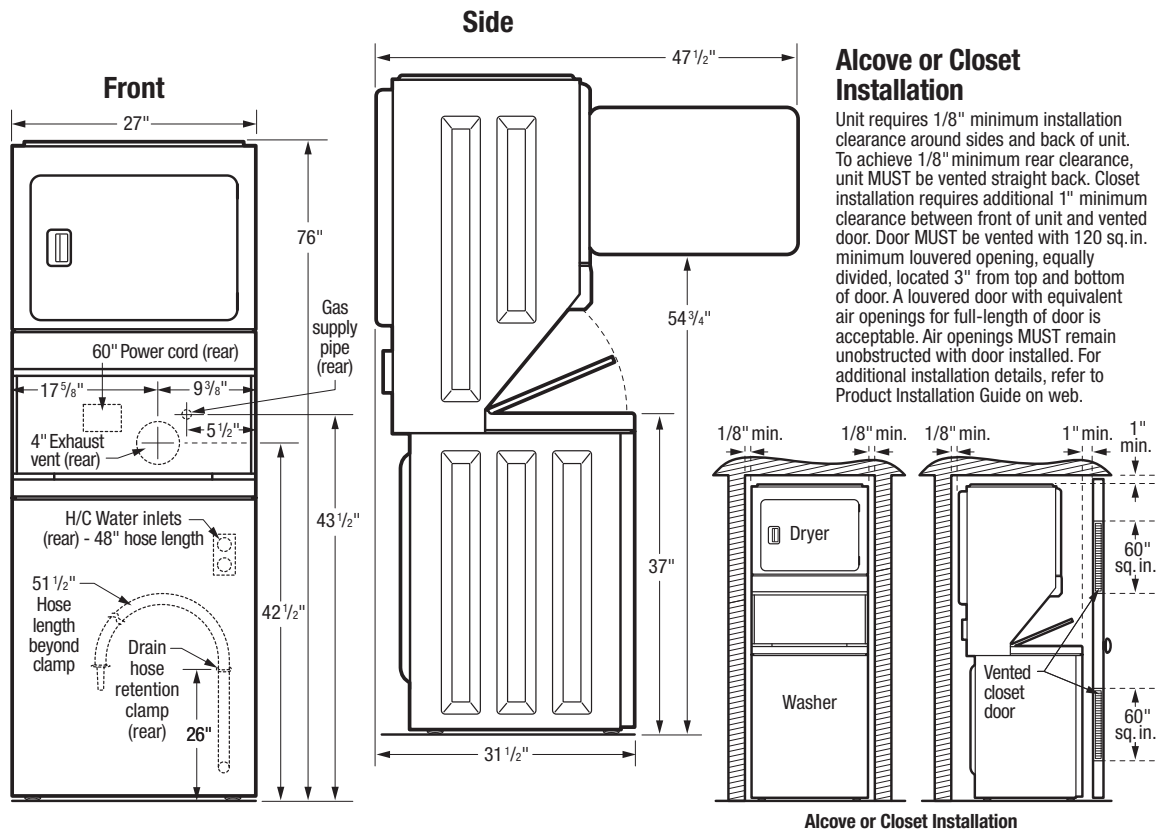

FLCG7522AW

Laundry Center

Available Colors : White

Gas Washer/Dryer Laundry Center - 3.9 Cu. Ft Washer and 5.6 Cu. Ft. Dryer

Version : 12/19

Installation Drawing

FRIGIDAIRE

USA • 10200 David Taylor Drive • Charlotte, NC 28262 • 1-800-FRIGIDAIRE • frigidaire.com
CANADA • 5855 Terry Fox Way • Mississauga, ON L5V 3E4 • 1-800-265-8352 • frigidaire.ca