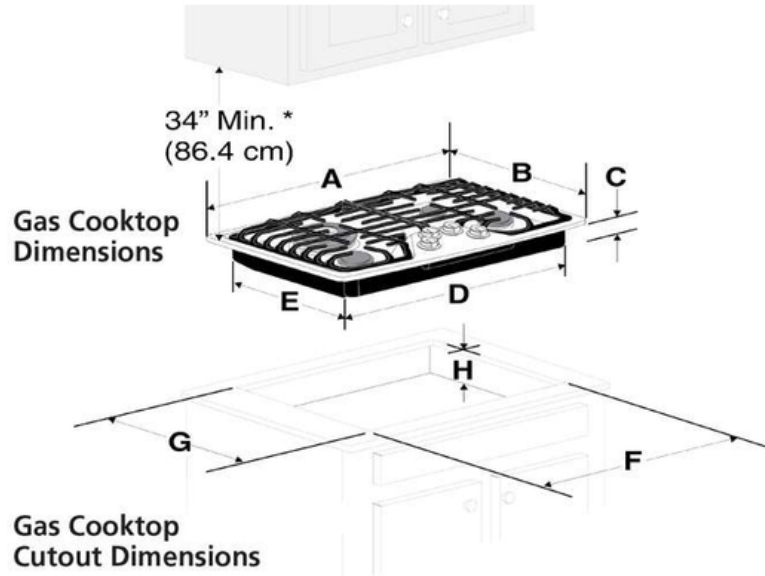

Dimensions and Volume

Height	2.438"
Width	36"
Depth	21"
Cutout Height	7 1/2"
Maximum Cutout Width	35 5/8"
Minimum Cutout Width	33 7/8"
Maximum Cutout Depth	20"
Minimum Cutout Depth	19"

Installation

Gas Supply Connection Location	Right Center
L.P Conversion Kit Included	Yes

Installation Diagram

PRODUCT DIMENSIONS

MODEL	A. WIDTH	B. DEPTH	C. HEIGHT	D. BOX WIDTH	E. BOX DEPTH
30" Gas Cooktop	30" (76.2 cm)	21" (53.3 cm)	2 7/16" (6.2 cm)	27" (68.6 cm)	18 7/8" (47.9 cm)
36" Gas Cooktop	36" (91.4 cm)	21" (53.3 cm)	2 7/16" (6.2 cm)	33 5/8" (85.4 cm)	18 7/8" (47.9 cm)

CUTOUT DIMENSIONS

MODEL	F. WIDTH		G. DEPTH		H. HEIGHT BELOW COOKTOP
	MINIMUM	MAXIMUM	MINIMUM	MAXIMUM	
30" Gas Cooktop	27 1/4" (69.2 cm)	29 5/16" (74.3 cm)	19" (48.3 cm)	20" (50.8 cm)	7.5" (19.0 cm)
36" Gas Cooktop	33 7/8" (86.0 cm)	35 5/8" (90.3 cm)	19" (48.3 cm)	20" (50.8 cm)	7.5" (19.0 cm)