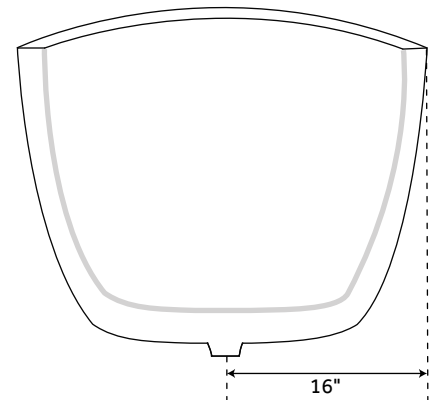

71" HAZEL

ACRYLIC FREESTANDING TUB

SKU: 916535

FEATURES

- Product Finish: White
- Overflow Hole: Yes
- Shape: Oval
- Material: Acrylic
- Length: 71"
- Width: 32"
- Height: 24-1/2"
- Tub Interior Length: 45"
- Tub Interior Width: 18"
- Water Depth to Rim: 18"
- Water Depth To Overflow: 15-1/4"
- Tap Deck: No
- Drain Placement: Center
- Faucet Included: No
- Faucet Drillings: No Drillings
- Water Capacity (Gallons): 63
- Built-In Adjusters: Yes
- Tub Weight Uncrated (lbs): 130
- Tub Weight Crated (lbs): 240