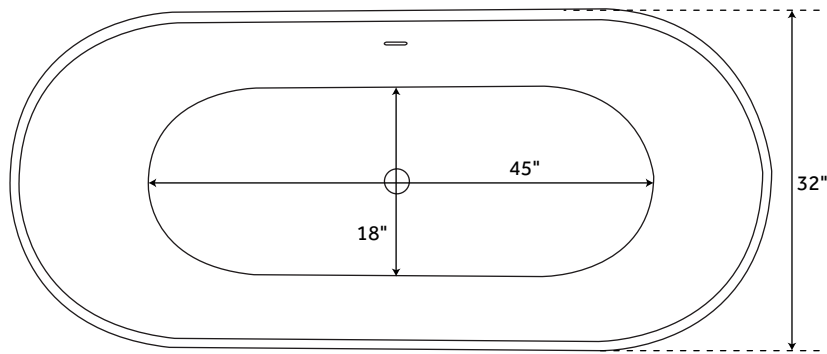

71" HAZEL

ACRYLIC FREESTANDING TUB

SKU: 916535

FEATURES

- Product Finish: White
- Overflow Hole: Yes
- Shape: Oval
- Material: Acrylic
- Length: 71"
- Width: 32"
- Height: 24-1/2"
- Tub Interior Length: 45"
- Tub Interior Width: 18"
- Water Depth to Rim: 18"
- Water Depth To Overflow: 15-1/4"
- Tap Deck: No
- Drain Placement: Center
- Faucet Included: No
- Faucet Drillings: No Drillings
- Water Capacity (Gallons): 63
- Built-In Adjusters: Yes
- Tub Weight Uncrated (lbs): 130
- Tub Weight Crated (lbs): 240

SIGNATURE HARDWARE LIFETIME WARRANTY

See website for warranty information

All measurements are approximate. Measurements may vary +/- 1/2".

REVISED 02/10/2019