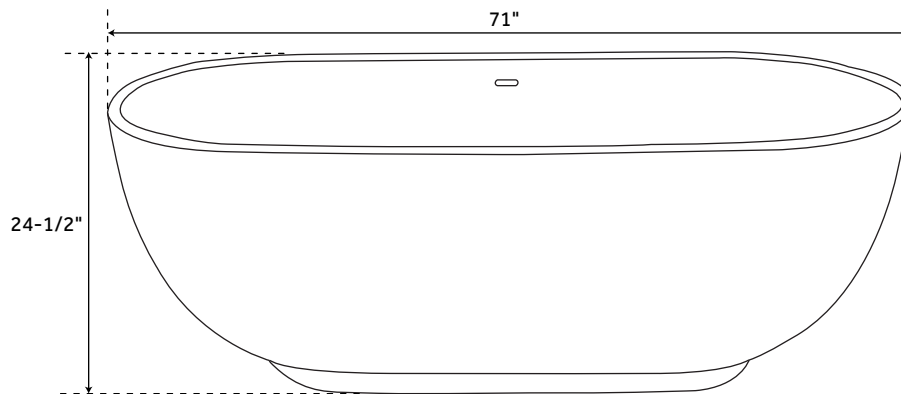

71" HAZEL

ACRYLIC FREESTANDING TUB

SKU: 916535

FEATURES

- Product Finish: White
- Overflow Hole: Yes
- Shape: Oval
- Material: Acrylic
- Length: 71"
- Width: 32"
- Height: 24-1/2"
- Tub Interior Length: 45"
- Tub Interior Width: 18"
- Water Depth to Rim: 18"
- Water Depth To Overflow: 15-1/4"
- Tap Deck: No
- Drain Placement: Center
- Faucet Included: No
- Faucet Drillings: No Drillings
- Water Capacity (Gallons): 63
- Built-In Adjusters: Yes
- Tub Weight Uncrated (lbs): 130
- Tub Weight Crated (lbs): 240