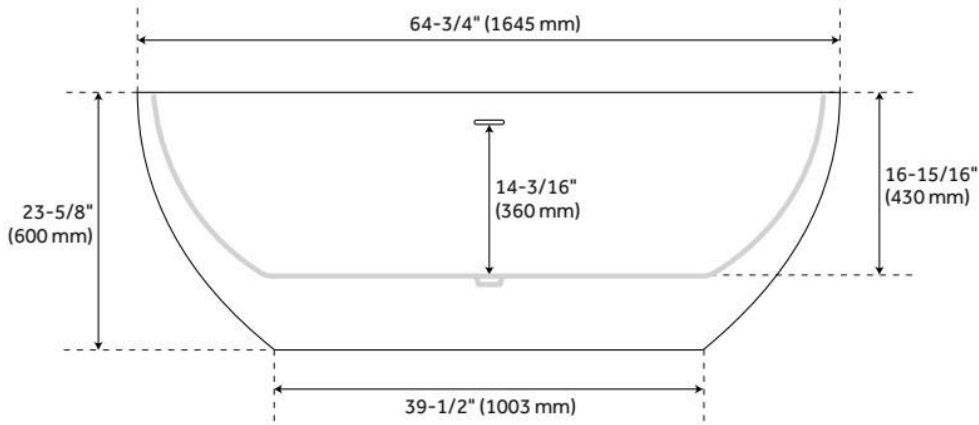

65" BOYCE ACRYLIC FREESTANDING TUB

SKU: 925339-65

Code: SH445992, SH462667

REVISED 8/14/2024