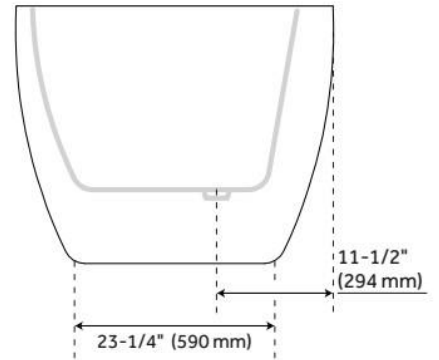

65" BOYCE ACRYLIC FREESTANDING TUB

SKU: 925339-65

Code: SH445992, SH462667

REVISED 8/14/2024