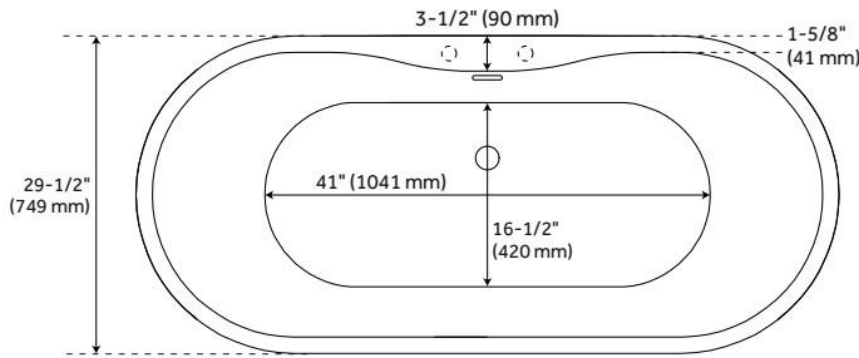

65" BOYCE ACRYLIC FREESTANDING TUB

SKU: 925339-65

Code: SH445992, SH462667

REVISED 8/14/2024