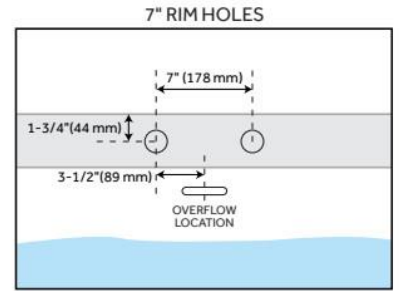

65" BOYCE ACRYLIC FREESTANDING TUB

SKU: 925339-65

Code: SH445992, SH462667

REVISED 8/14/2024