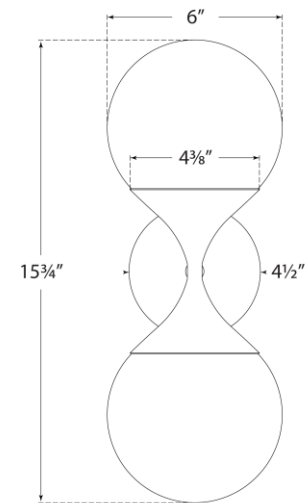

## Cristol Small Double Sconce

Item # ARN 2405PN-WG

Designer: AERIN

Height: 15.75"

Width: 6"

Extension: 6.25"

Backplate: 4.5" Round

Finishes: HAB, PN

Glass Options: WG

Socket: 2 - E12 Candelabra

Wattage: 2 - 40 B11

Weight: 4 Pounds

Front View

Side View