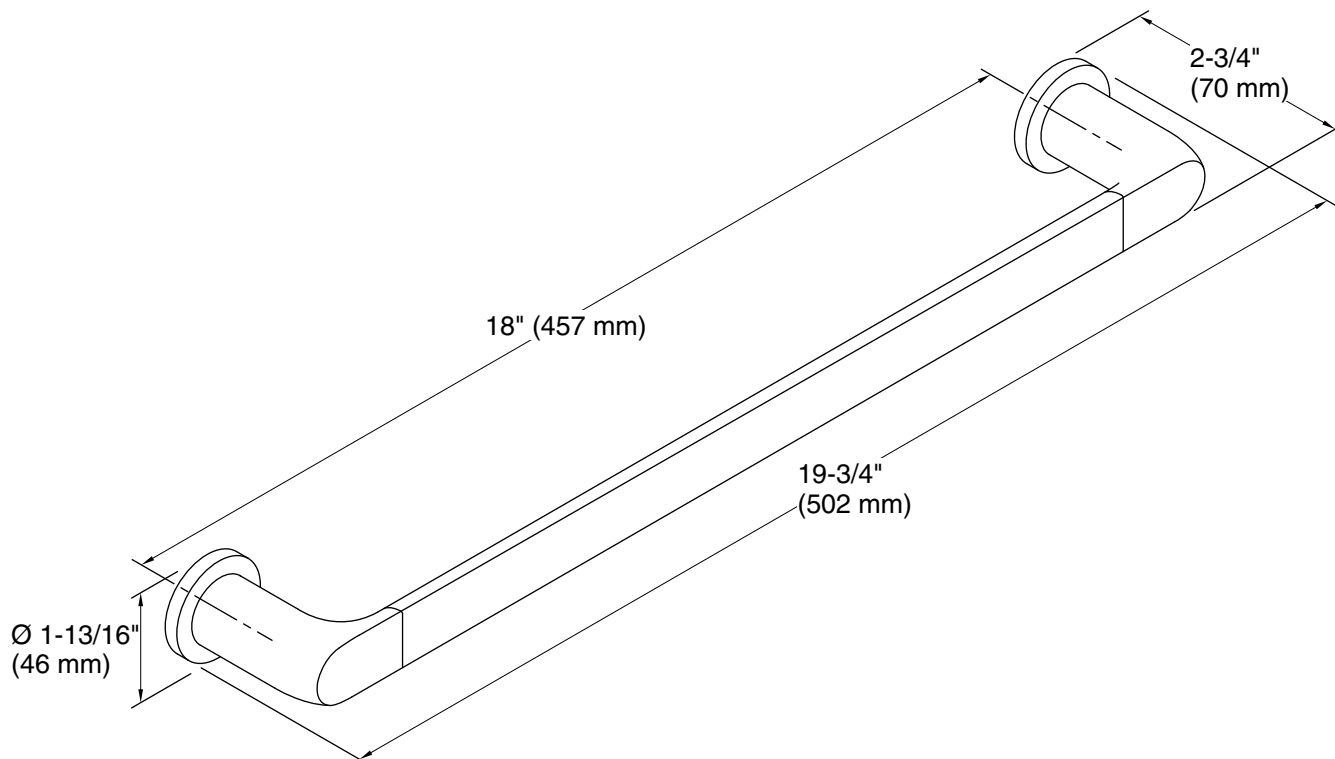

Technical Information

All product dimensions are nominal.

Installation Type: Wall-mount

Material: Zinc, Brass

Notes

Install this product according to the installation instructions.

CAUTION: Risk of personal injury. Do not install these products in any area where they are likely to be used inadvertently as a grab bar or support bar. These products are not designed or intended for use as a grab bar or support bar.