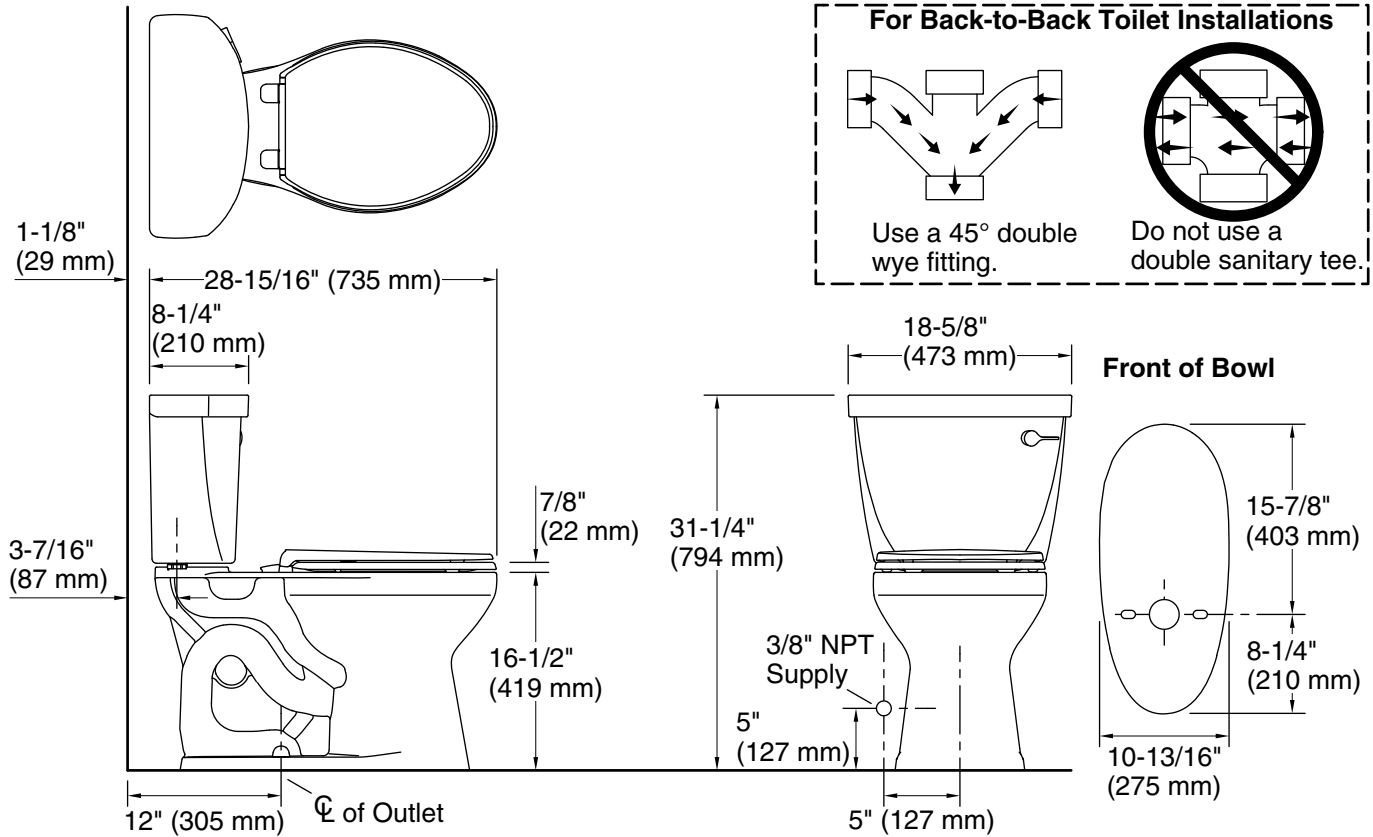

Cimarron® Comfort Height®

Two-piece elongated 1.28 gpf chair height toilet

K-31621-RA

Features

- Two-piece design.
- Elongated bowl offers added room and comfort.
- Comfort Height® feature offers chair-height seating that makes sitting down and standing up easier for most adults.
- 1.28 gpf (4.8 lpf).
- Right-hand Polished Chrome trip lever.
- 2-1/8" (54 mm) fully-glazed trapway.
- Revolution 360® swirl-flushing technology generates a forceful swirling motion to keep the bowl cleaner, longer.
- Sanitary guard where bowl and tank meet for ease of cleaning.
- Coordinates with other products in the Cimarron collection.

Installation

- Standard 12" (305 mm) rough-in.

Recommended Products/Accessories

- K-4636 Cachet® Quiet-Close™ Elongated Toilet Seat
- K-4108 C³®-230 Elongated cleansing toilet seat
- K-5420 Low-Profile Bolt Caps
- K-25986-R

Included Components

Product consists of:

- K-31588 Elongated chair height toilet bowl
- K-31615-RA 1.28 gpf toilet tank with right-hand trip lever

ADA CSA B651 OBC

Codes/Standards

- ASME A112.19.2/CSA B45.1
- DOE - Energy Policy Act 1992
- EPA WaterSense®
- California Energy Commission (CEC)
- ADA
- ICC/ANSI A117.1
- CSA B651
- OBC

Two-piece elongated 1.28 gpf chair height toilet

K-31621-RA

Technical Information

All product dimensions are nominal.

Waste Outlet:	Floor
Bowl shape:	Elongated
Flush type:	AquaPiston®, Revolution 360®
Trap passageway:	2-1/8" (54 mm)
Rim to water surface:	6-5/8" (168 mm)