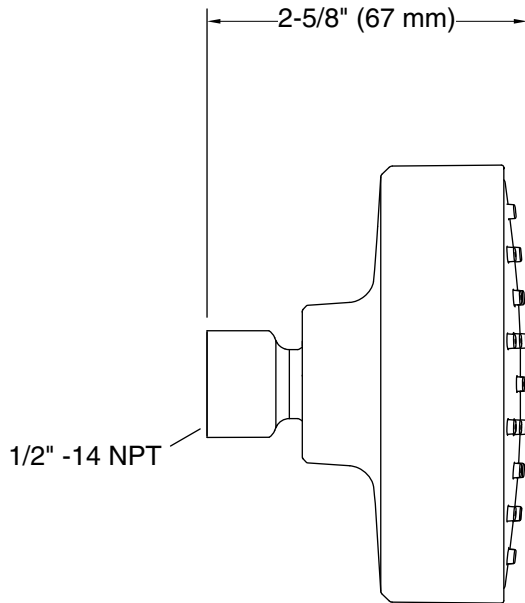

Features

- Showerhead features contemporary design.
- 1.75 gal/min (6.6 l/min) showerhead flow rate.
- Spray nozzles cover full area of 3-9/16" (90 mm) sprayhead.
- Full-coverage spray produces an encompassing spray for everyday use.
- MasterClean™ sprayface is easy to clean.
- Shower arm and flange not included.

Recommended Products/Accessories

- K-7395 Shower Arm and Flange
- K-7397 Shower Arm and Flange

Codes/Standards

ASME A112.18.1/CSA B125.1
DOE - Energy Policy Act 1992
EPA WaterSense®
California Energy Commission (CEC)

CP Polished Chrome

SN Vibrant® Polished Nickel

BN Vibrant® Brushed Nickel

Technical Information

All product dimensions are nominal.

Drain included: No

Showerhead/Body Spray:

Rated maximum flow: 1.75 gal/min (6.6 l/min)