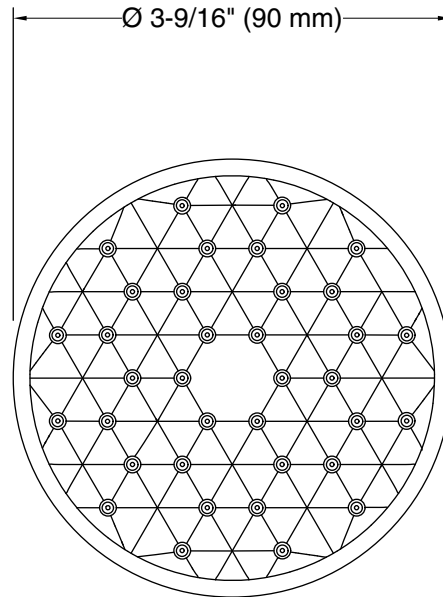

Features

- Showerhead features contemporary design.
- 1.75 gal/min (6.6 l/min) showerhead flow rate.
- Spray nozzles cover full area of 3-9/16" (90 mm) sprayhead.
- Full-coverage spray produces an encompassing spray for everyday use.
- MasterClean™ sprayface is easy to clean.
- Shower arm and flange not included.

CP Polished Chrome

SN Vibrant® Polished Nickel

BN Vibrant® Brushed Nickel

Technical Information

All product dimensions are nominal.

Drain included: No

Showerhead/Body Spray:

Rated maximum flow: 1.75 gal/min (6.6 l/min)