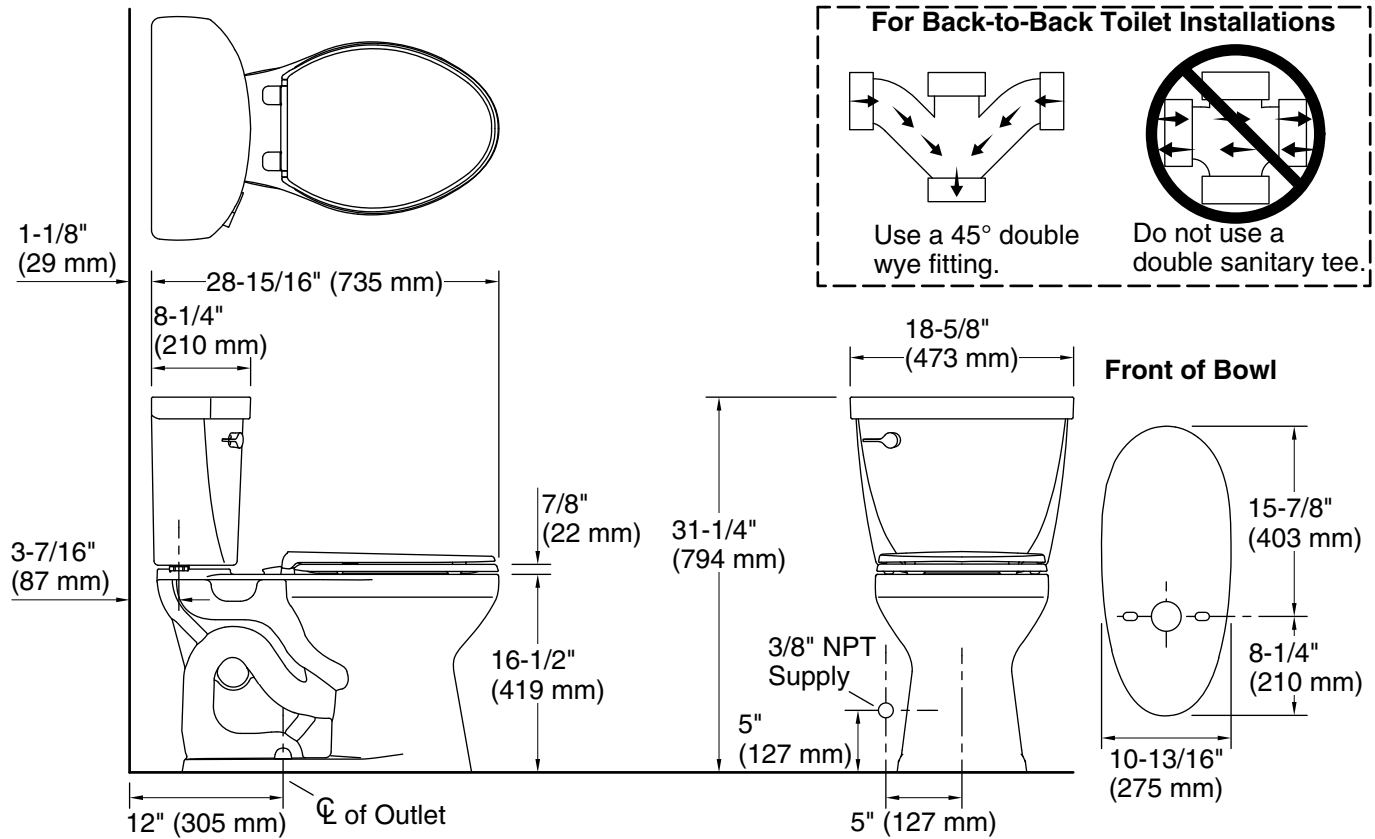

Cimarron® Comfort Height®

Two-piece elongated 1.28 gpf chair height toilet

K-31621

Features

- Two-piece design.
- Elongated bowl offers added room and comfort.
- Comfort Height® feature offers chair-height seating that makes sitting down and standing up easier for most adults.
- 1.28 gpf (4.8 lpf).
- Left-hand Polished Chrome trip lever.
- 2-1/8" (54 mm) fully-glazed trapway.
- Revolution 360® swirl-flushing technology generates a forceful swirling motion to keep the bowl cleaner, longer.
- Sanitary guard where bowl and tank meet for ease of cleaning.
- Coordinates with other products in the Cimarron collection.

Installation

- Standard 12" (305 mm) rough-in.
- Seat and supply line sold separately.

Recommended Products/Accessories

- K-4636 Cachet® Quiet-Close™ Elongated Toilet Seat
- K-4108 C³®-230 Elongated cleansing toilet seat
- K-5420 Low-Profile Bolt Caps
- K-25986-L

Included Components

Product consists of:

- K-31588 Elongated chair height toilet bowl
- K-31615 1.28 gpf toilet tank

ADA **CSA B651** **OBC**

Codes/Standards

- ASME A112.19.2/CSA B45.1
- DOE - Energy Policy Act 1992
- EPA WaterSense®
- California Energy Commission (CEC)
- ADA
- ICC/ANSI A117.1
- CSA B651
- OBC

Cimarron® Comfort Height®

Two-piece elongated 1.28 gpf chair height toilet

K-31621

Technical Information

All product dimensions are nominal.

- Waste Outlet: Floor
- Bowl shape: Elongated
- Flush type: AquaPiston®, Revolution 360®
- Trap passageway: 2-1/8" (54 mm)
- Water Consumption
 - Full: 1.28 gpf (4.8 lpf)
- Water surface size: 10-3/8" x 8-1/8" (264 mm x 206 mm)
- Rim to water surface: 6-5/8" (168 mm)
- Seat-mounting holes: 6-1/2" (165 mm)