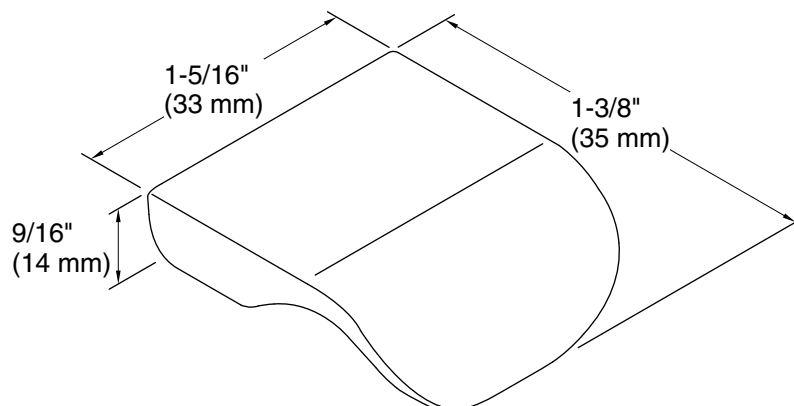

Features

- 1-5/16" (25.4 mm) cabinet knob.
- Coordinates with other products in the Avid collection.

Material

- Premium metal construction for durability and reliability.
- KOHLER finishes resist corrosion and tarnishing.

Color	Code	Description
	CP	Polished Chrome
	BN	Vibrant® Brushed Nickel

Technical Information

All product dimensions are nominal.

Material: Zinc

Notes

Install this product according to the installation instructions.