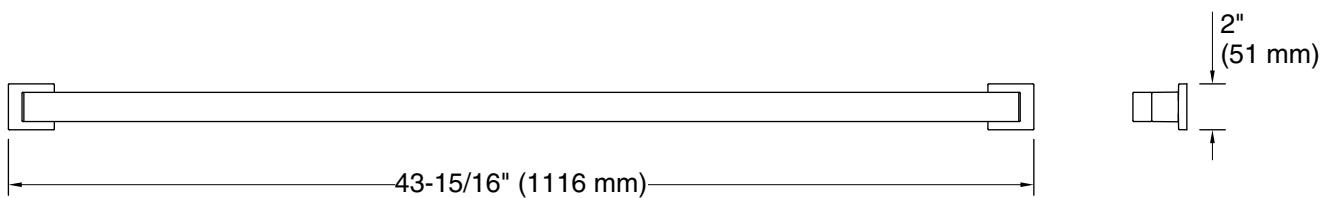

Features

- 42" (1067 mm) bar.
- Provides minimum 300 lb. load capacity.

Material

- Premium metal construction for durability and reliability.
- KOHLER finishes resist corrosion and tarnishing.

Installation

CP	Polished Chrome
BN	Vibrant® Brushed Nickel

Technical Information

All product dimensions are nominal.

Installation Type: Wall-mount

Material: Zinc, Stainless Steel

Notes

Install this product according to the installation instructions.