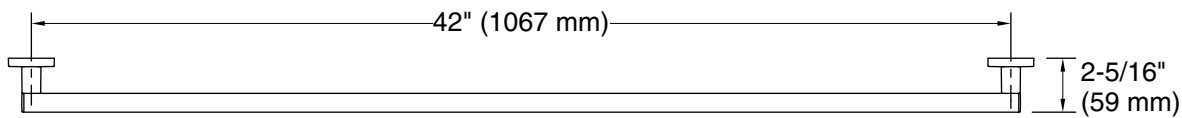

Features

- 42" (1067 mm) bar.
- Provides minimum 300 lb. load capacity.

Material

- Premium metal construction for durability and reliability.
- KOHLER finishes resist corrosion and tarnishing.

Installation

CP	Polished Chrome
BN	Vibrant® Brushed Nickel

Technical Information

All product dimensions are nominal.

Installation Type: Wall-mount

Material: Zinc, Stainless Steel

Notes

Install this product according to the installation instructions.