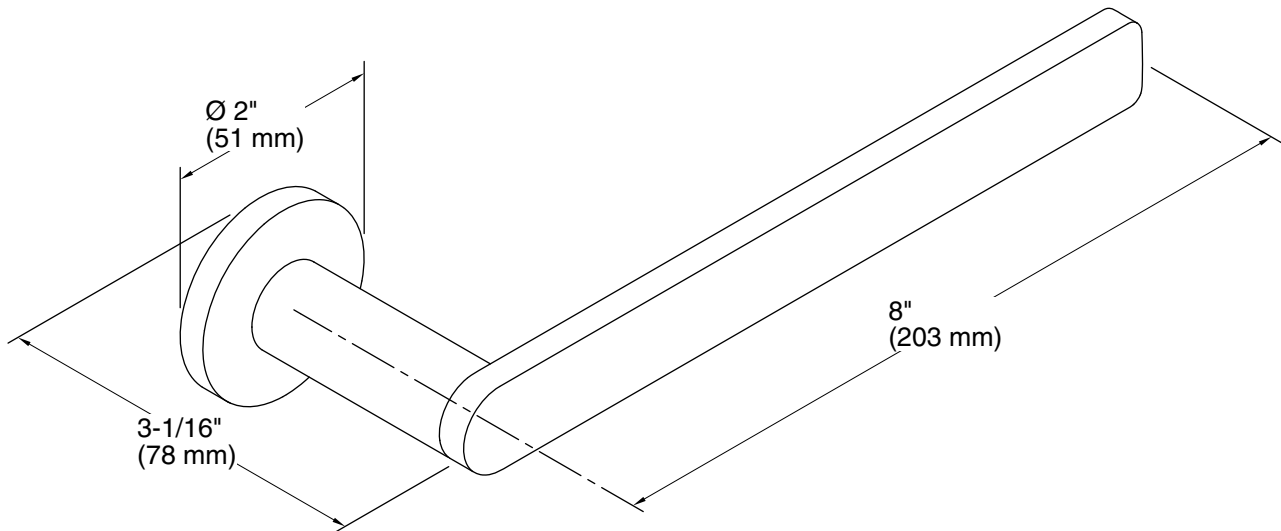

### Technical Information

All product dimensions are nominal.

Installation Type: Wall-mount

Material: Zinc, Brass