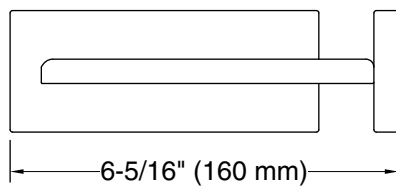

Available Colors/Finishes

Color tiles intended for reference only.

Color	Code	Description
	CP	Polished Chrome
	BN	Vibrant® Brushed Nickel

Technical Information

All product dimensions are nominal.

Installation Type: Wall-mount