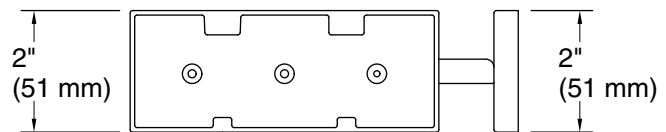

Available Colors/Finishes

Color tiles intended for reference only.

Color	Code	Description
	CP	Polished Chrome
	BN	Vibrant® Brushed Nickel

Technical Information

All product dimensions are nominal.

Installation Type: Wall-mount