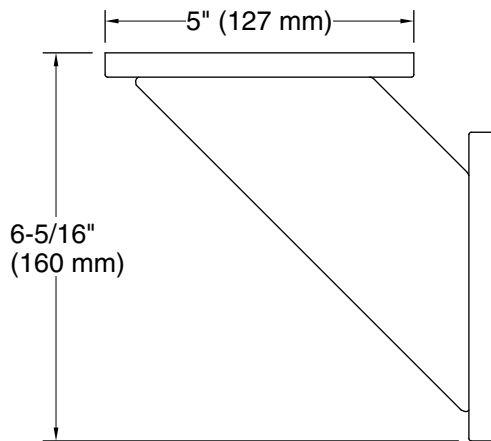

Available Colors/Finishes

Color tiles intended for reference only.

Color	Code	Description
	CP	Polished Chrome
	BN	Vibrant® Brushed Nickel

Technical Information

All product dimensions are nominal.

Installation Type: Wall-mount