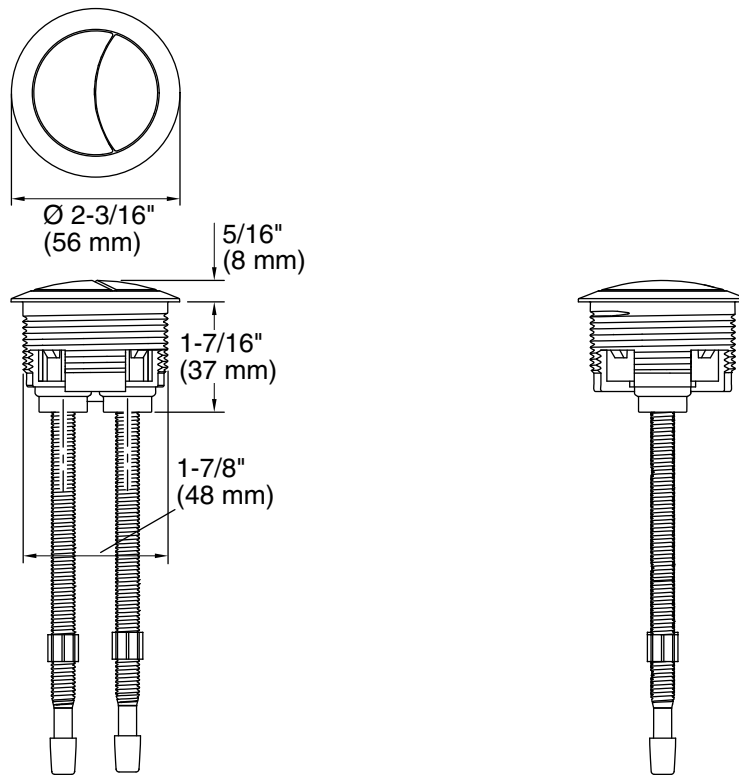

Features

- Water-saving dual-flush actuator offers two flushing options
- Large top-mount buttons provide an ergonomic experience
- Spring-loaded buttons facilitate a smooth actuation
- For use only with the Persuade Curv K-6355 toilet

Technical Information

All product dimensions are nominal.

Material: Plastic

Notes

Install this product according to the installation instructions.