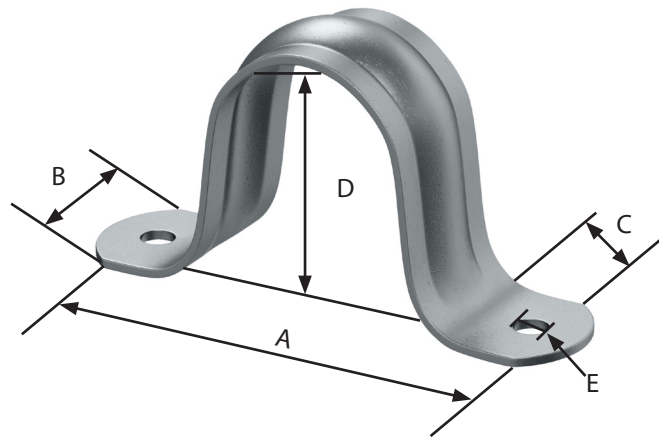

## IPS PIPE STRAP, TWO-HOLE, GALVANIZED

- Constructed of strong galvanized steel for corrosion resistance
- Safely secures pipe to wall, floor joist, and other surfaces
- Use with PVC, CPVC, galvanized, or other piping systems

Part No.	Size	A	B	C	D	E
H13038	0.37"	1.25"	0.75"	0.62"	0.62"	0.19"
H13050	0.50"	2.56"	0.75"	0.62"	0.87"	0.19"
H13075	0.75"	2.44"	0.75"	0.62"	1"	0.19"
H13100	1"	3.50"	0.75"	1"	1.37"	0.25"
H13125	1.25"	3.50"	0.75"	0.87"	1.75"	0.25"
H13150	1.50"	3.75"	0.87"	0.87"	2"	0.25"
H13200	2"	4.37"	0.87"	1"	2.37"	0.25"
H13250	2.50"	6.37"	1"	1.12"	2.87"	0.37"
H13300	3"	6.75"	0.87"	1.12"	3.62"	0.31"
H13400	4"	8.25"	0.87"	1.62"	4.50"	0.31"