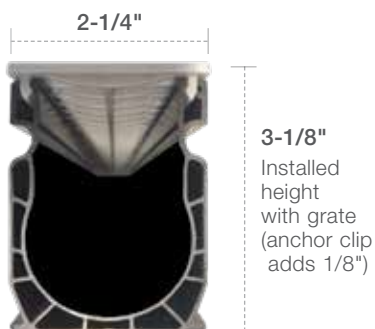

Slim Channel Profile