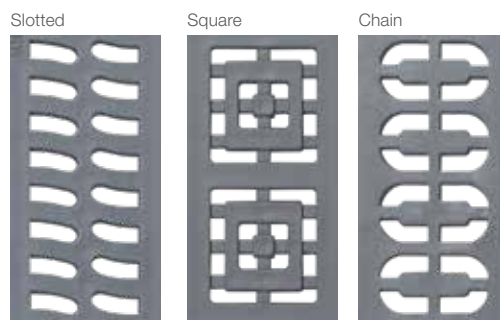

Slim Channel Grates – Patterns & Colors

Grates are ADA compliant and heelproof