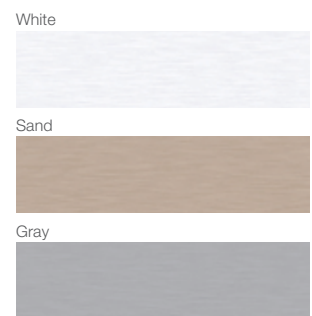

Slim Channel Profile

Slim Channel Grates – Patterns & Colors

Grates are ADA compliant and heelproof

Download our Mobile App – Search for NDS Drainage

Take the powerful resources of the NDS site with you on the go! Access our product catalog, online calculators and planning tools.