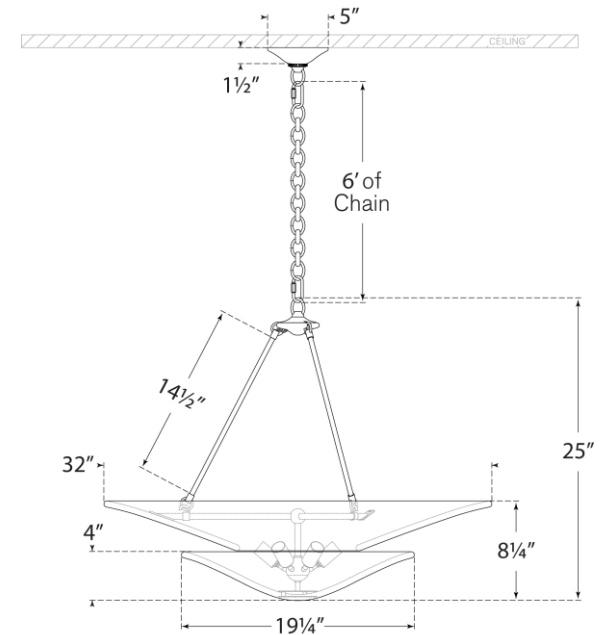

TEAR SHEET

Mollino Large Tiered Chandelier

Item # ARN 5427BZ-PW

Designer: AERIN

Height: 25"

Width: 32"

Canopy: 5" Round

Finishes: BZ, HAB, PN

Shade Treatments: PW

Socket: 6 - E12 Candelabra

Wattage: 6 - 40 B11

Weight: 55 Pounds

Front View