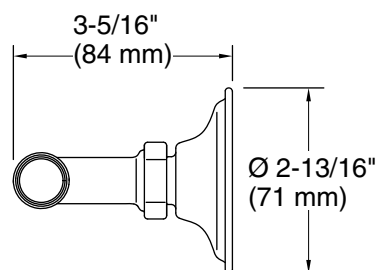

### Technical Information

All product dimensions are nominal.

Installation Type: Wall-mount

Material: Zinc