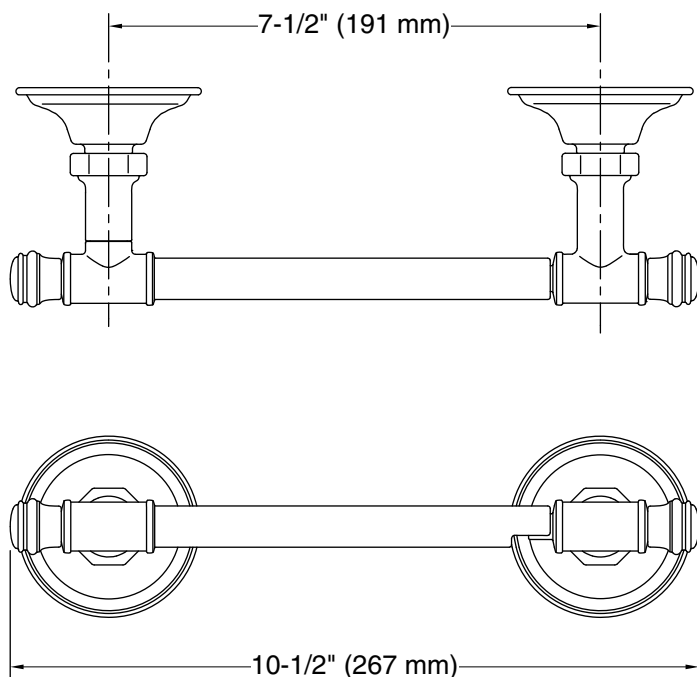

### Technical Information

All product dimensions are nominal.

Installation Type: Wall-mount

Material: Zinc