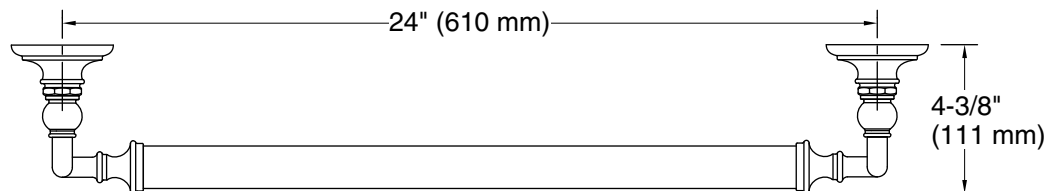

Features

- 24" (610 mm) bar.
- Provides minimum 300 lb. load capacity.
- Coordinates with traditional-style KOHLER® faucets and showering components.

Material

- Premium metal construction for durability and reliability.
- KOHLER finishes resist corrosion and tarnishing.

Technical Information

All product dimensions are nominal.

Installation Type: Wall-mount

Material: Zinc, Stainless Steel

Notes

Measure your actual product for roughing-in details.

WARNING: Risk of personal injury. The wall plates on the grab bar must be mounted to a brace between the wall studs. This will ensure that the weight of the user is adequately supported.