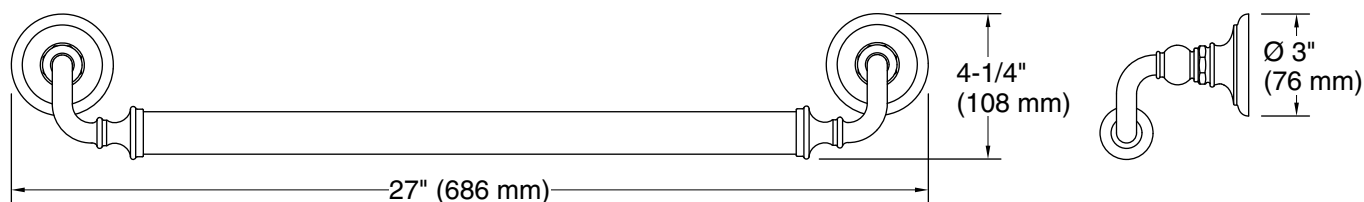

Features

- 24" (610 mm) bar.
- Provides minimum 300 lb. load capacity.
- Coordinates with traditional-style KOHLER® faucets and showering components.

Material

- Premium metal construction for durability and reliability.
- KOHLER finishes resist corrosion and tarnishing.

Technical Information

All product dimensions are nominal.

Installation Type: Wall-mount

Material: Zinc, Stainless Steel

Notes

Measure your actual product for roughing-in details.

WARNING: Risk of personal injury. The wall plates on the grab bar must be mounted to a brace between the wall studs. This will ensure that the weight of the user is adequately supported.