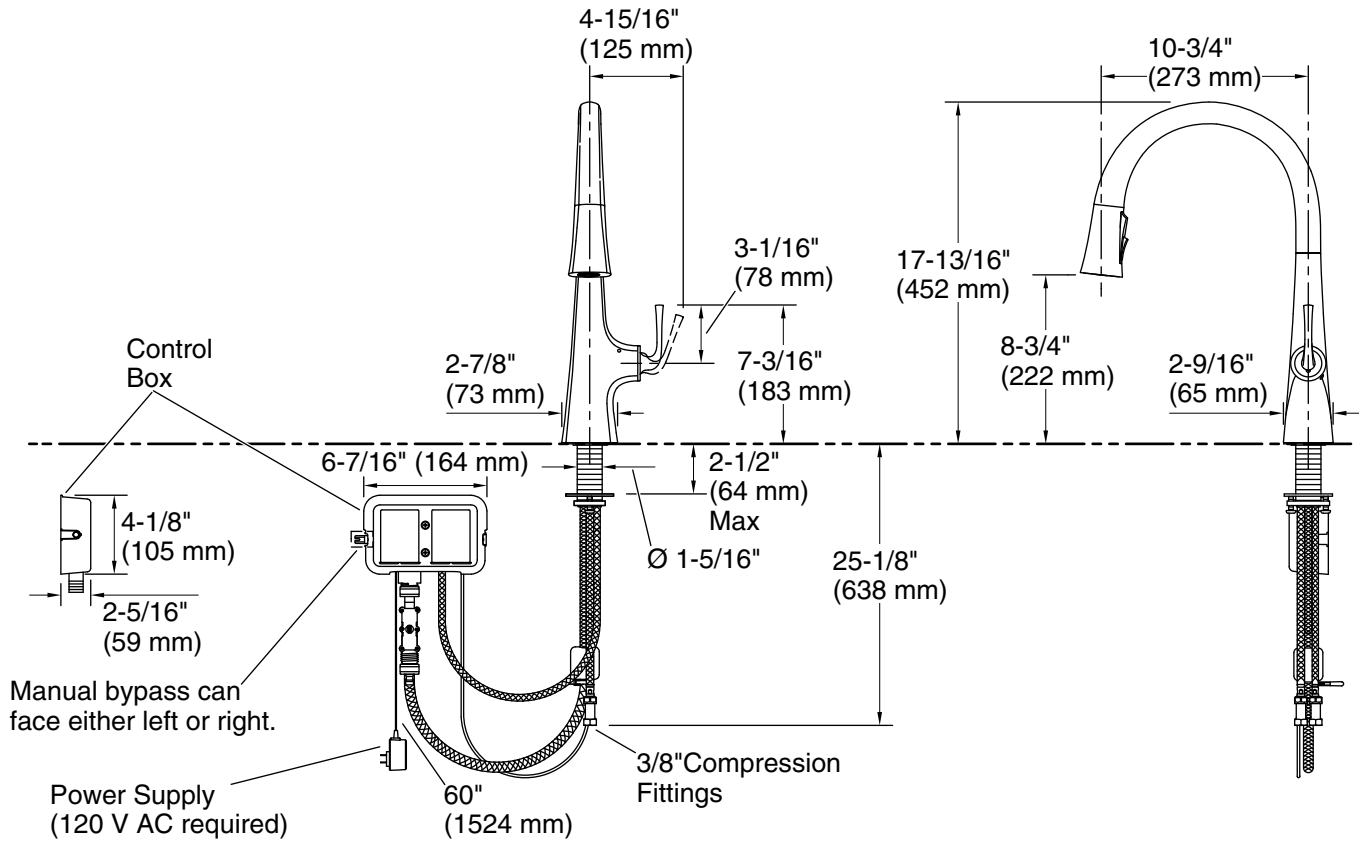

## Technical Information

All product dimensions are nominal.

Power source: Plug - AC, not included

Drain included: No

### Spout:

Spout reach: 10-3/4" (273 mm)