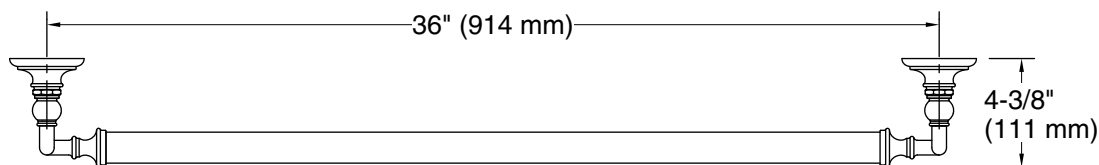

Features

- 36" (914 mm) bar.
- Provides minimum 300 lb. load capacity.
- Coordinates with traditional-style KOHLER® faucets and showering components.

Material

- Premium metal construction for durability and reliability.
- KOHLER finishes resist corrosion and tarnishing.

Technical Information

All product dimensions are nominal.

Installation Type: Wall-mount

Material: Zinc, Stainless Steel

Notes

Measure your actual product for roughing-in details.

WARNING: Risk of personal injury. The wall plates on the grab bar must be mounted to a brace between the wall studs. This will ensure that the weight of the user is adequately supported.