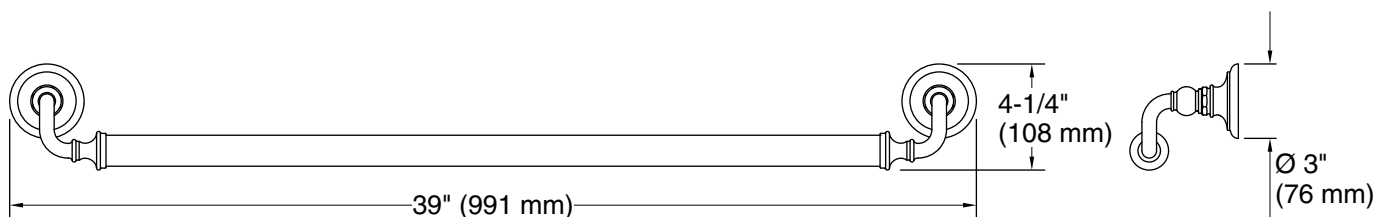

Features

- 36" (914 mm) bar.
- Provides minimum 300 lb. load capacity.
- Coordinates with traditional-style KOHLER® faucets and showering components.

Material

- Premium metal construction for durability and reliability.
- KOHLER finishes resist corrosion and tarnishing.

Codes/Standards

None Applicable

KOHLER® Faucet Lifetime Limited Warranty

See website for detailed warranty information.

Available Colors/Finishes

Color tiles intended for reference only.

Color	Code	Description
	CP	Polished Chrome
	SN	Vibrant® Polished Nickel
	BN	Vibrant® Brushed Nickel
	BV	Vibrant® Brushed Bronze
	2BZ	Oil-Rubbed Bronze

Technical Information

All product dimensions are nominal.

Installation Type: Wall-mount

Material: Zinc, Stainless Steel

Notes

Measure your actual product for roughing-in details.

WARNING: Risk of personal injury. The wall plates on the grab bar must be mounted to a brace between the wall studs. This will ensure that the weight of the user is adequately supported.