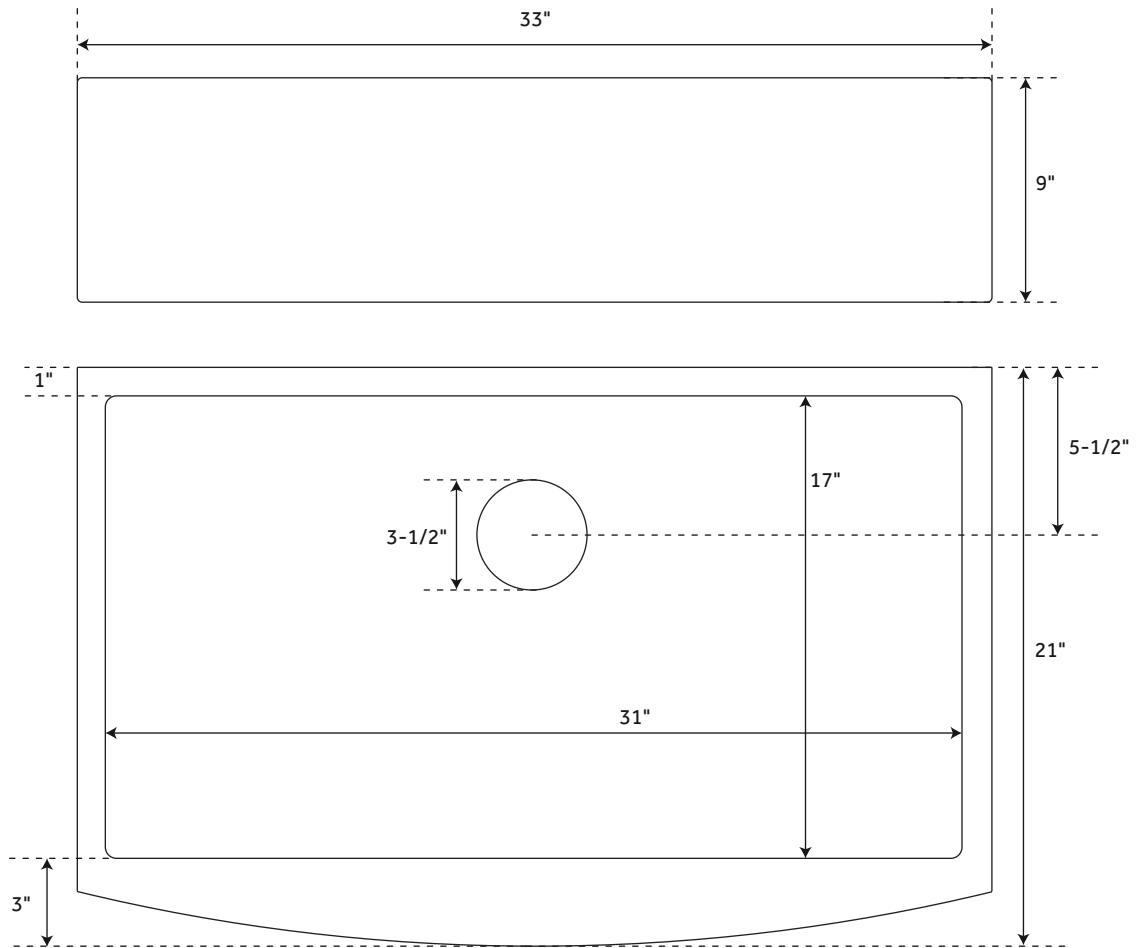

33" ATLAS

STAINLESS STEEL FARMHOUSE SINK - CURVED APRON - MATTE GOLD

SKU: 944650

FEATURES

Material: Stainless Steel
Basin Split: Single
Apron Design: Smooth
Faucet Centers: No Faucet Hole
Number of Basins: 1
Length: 33"
Width: 21"
Height: 9"
Basin Length: 31"
Basin Width: 17"
Water Depth to Rim: 8-5/8"
Apron Front Rim Thickness: 3"
Side and Back Rim Thickness: 1"
Metal Gauge/Thickness: 16 Gauge
Faucet Included: No
Drain Included: Optional
Drain Size: 3-1/2"
Sink Installation: Farmhouse

SIGNATURE HARDWARE LIFETIME WARRANTY

See website for warranty information

All measurements are approximate. Measurements may vary +/- 1/2".

REVISED 12/13/2018