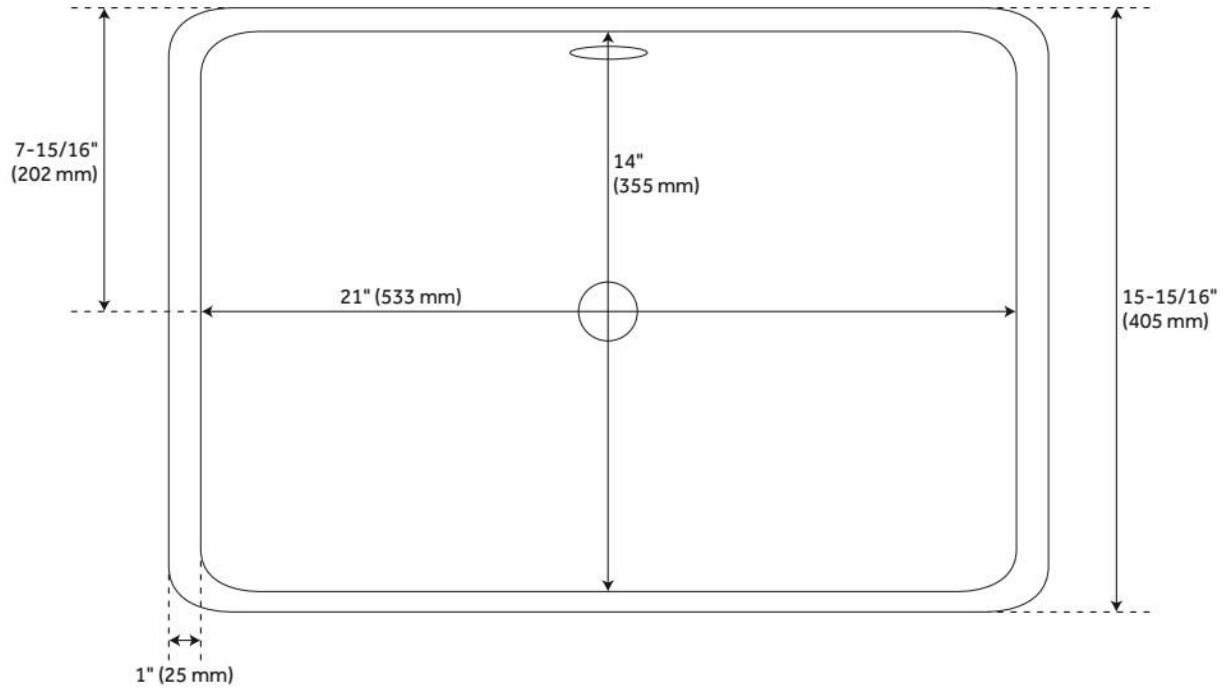

21" DESTIN RECTANGULAR PORCELAIN UNDERMOUNT BATHROOM SINK

SKU: 455857
Code: SHDEU2114

REVISED 7/5/2024