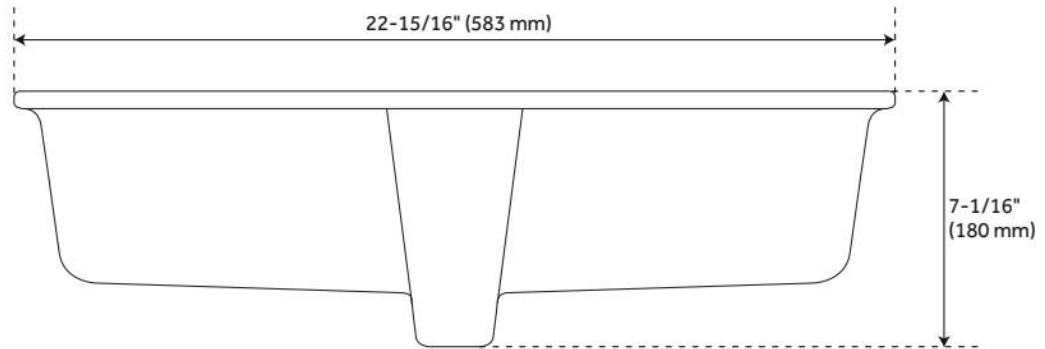

21" DESTIN RECTANGULAR PORCELAIN UNDERMOUNT BATHROOM SINK

SKU: 455857
Code: SHDEU2114

REVISED 7/5/2024