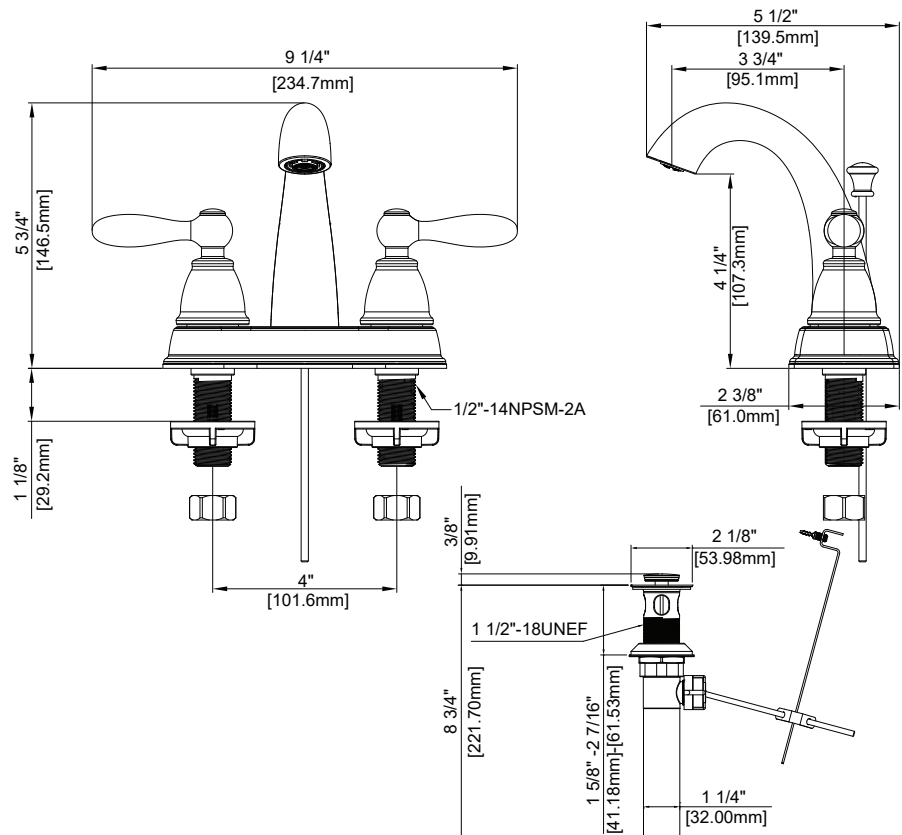

Model Numbers

- PFWSC3840CP Chrome
- PFWSC3840ZBN Brushed nickel
- PFWSC3840ORB Oil rubbed bronze

Warranty and Codes

This product comes complete with installation, operating, care and maintenance instructions. This PROFLO faucet carries a limited lifetime warranty when installed in residential applications. The warranty is five years in commercial applications.

*Compliant with lead content requirements of California AB 1953.

NSF/ANSI/CAN372
NSF/ANSI/CAN 61-9 Qs1

FERGUSON.COM/PROFLO