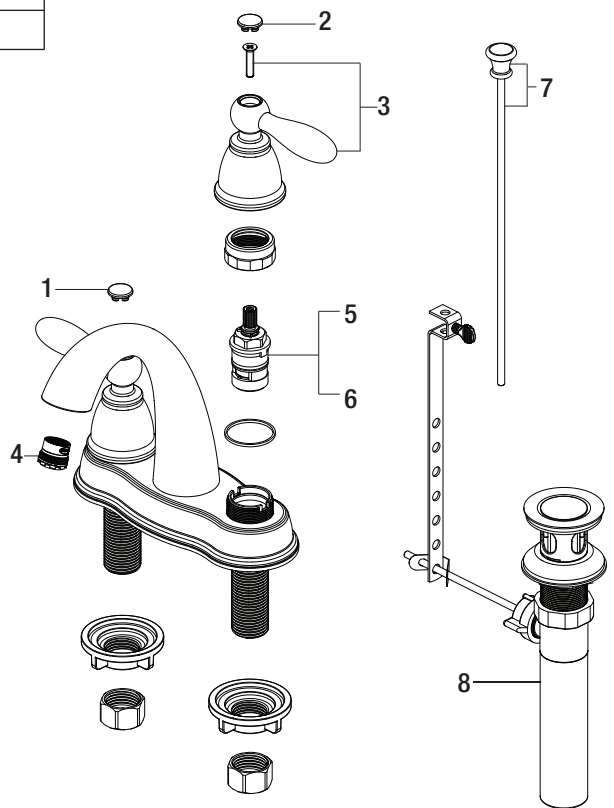

PFWSC3840

BOTHWELL TWO HANDLE LAVATORY FAUCET

Model Numbers

PFWSC3840CP	Chrome
PFWSC3840ZBN	Brushed nickel
PFWSC3840ORB	Oil rubbed bronze

No.	Item	Part Number	Material Type
1	Index H	OBPF710001*	Abs
2	Index C	OBPF710002*	Abs
3	Handle	OBPF75000413041*	Zinc alloy
4	Aerator	OBPF530187	Pom
5	Cartridge H	OBPF220035	Ceramic
6	Cartridge C	OBPF220036	Ceramic
7	Lift rod & lift rod knob	OBPF940161*	Plastic
8	Pop-up assembly less lift rod	OBPF9F40006*	Matel

PFWSC3840CP

Warranty and Codes

This product comes complete with installation, operating, care and maintenance instructions. This PROFLO faucet carries a limited lifetime warranty when installed in residential applications. The warranty is five years in commercial applications. Certified to ASME A112.18.1. *Compliant with lead content requirements of California AB1953