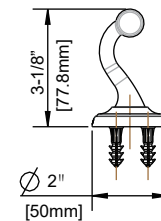

PF38 Series

BOTHWELL SERIES BATH ACCESSORIES

Product Features

- All metal construction
- Mounting hardware included

Model Numbers

PF3880CP, PF3890CP Chrome
PF3880ZBN, PF3890ZBN Brushed nickel
PF3880ORB, PF3890ORB Oil rubbed bronze

PF3880CP PF3890CP

Product Specifications

18" Towel Bar

24" Towel Bar

Warranty and Codes

This product comes complete with installation, operating, care and maintenance instructions. PROFLO faucets carry a consumer limited lifetime warranty.