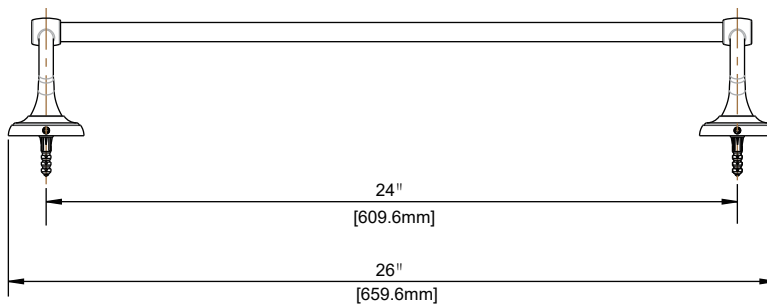

PF38 Series

BOTHWELL SERIES BATH ACCESSORIES

Product Features

- All metal construction
- Mounting hardware included

Model Numbers

PF3880CP, PF3890CP Chrome
PF3880ZBN, PF3890ZBN Brushed nickel
PF3880ORB, PF3890ORB Oil rubbed bronze

PF3880CP PF3890CP

Product Specifications

18" Towel Bar

24" Towel Bar

Warranty and Codes

This product comes complete with installation, operating, care and maintenance instructions. PROFLO faucets carry a consumer limited lifetime warranty.