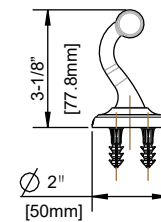

PF38 Series

BOTHWELL SERIES BATH ACCESSORIES

Product Features

- All metal construction
- Mounting hardware included

Model Numbers

PF3880CP, PF3890CP Chrome
PF3880ZBN, PF3890ZBN Brushed nickel
PF3880ORB, PF3890ORB Oil rubbed bronze

PF3880CP PF3890CP

Product Specifications

18" Towel Bar

24" Towel Bar

Warranty and Codes

This product comes complete with installation, operating, care and maintenance instructions. PROFLO faucets carry a consumer limited lifetime warranty.