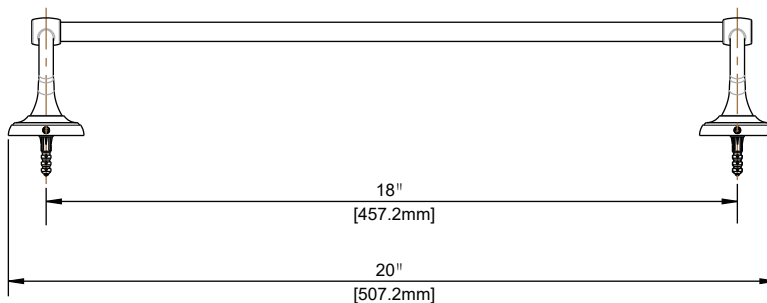

PF38 Series

BOTHWELL SERIES BATH ACCESSORIES

Product Features

- All metal construction
- Mounting hardware included

Model Numbers

PF3880CP, PF3890CP Chrome
PF3880ZBN, PF3890ZBN Brushed nickel
PF3880ORB, PF3890ORB Oil rubbed bronze

PF3880CP PF3890CP

Product Specifications

18" Towel Bar

24" Towel Bar

Warranty and Codes

This product comes complete with installation, operating, care and maintenance instructions. PROFLO faucets carry a consumer limited lifetime warranty.