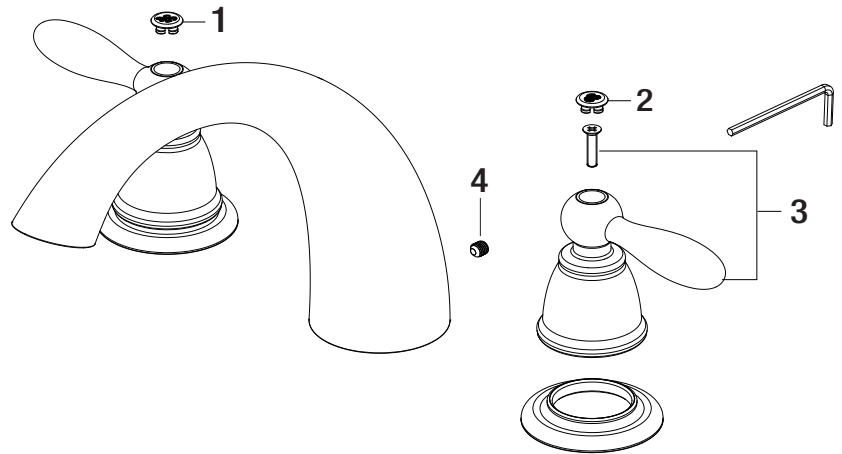

Warranty and Codes

This product comes complete with installation, operating, care and maintenance instructions. This PROFLO faucet carries a limited lifetime warranty when installed in residential applications. The warranty is five years in commercial applications. This product meets: ASME A112.1 8.1.