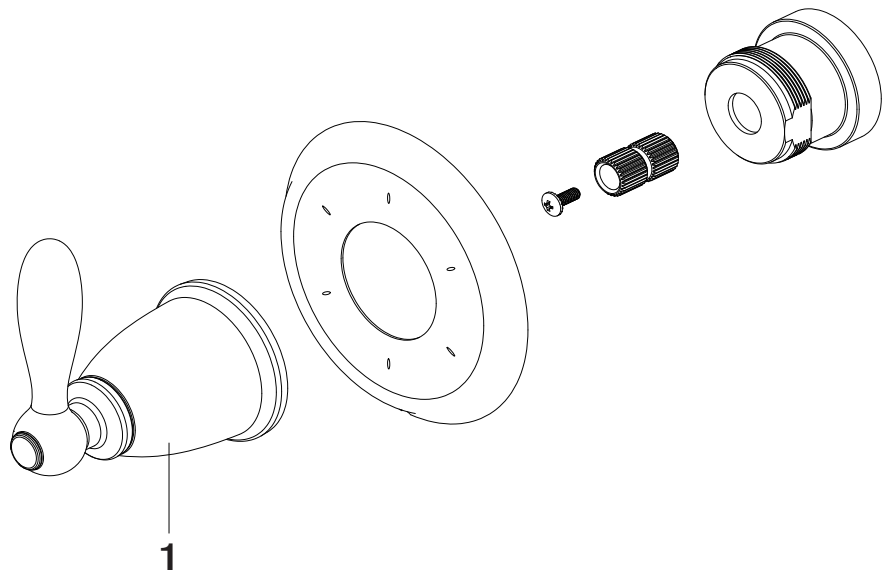

# PF38TV BOTHWELL TRANSFER VALVE TRIM

### Model Numbers

- PF38TVCP Chrome
- PF38TVZBN Brushed nickel
- PF38TVORB Oil rubbed bronze

No.	Item	Part Number	Material Type
1	Handle	OBPF7F13043*	Zinc alloy

PF38TVCP