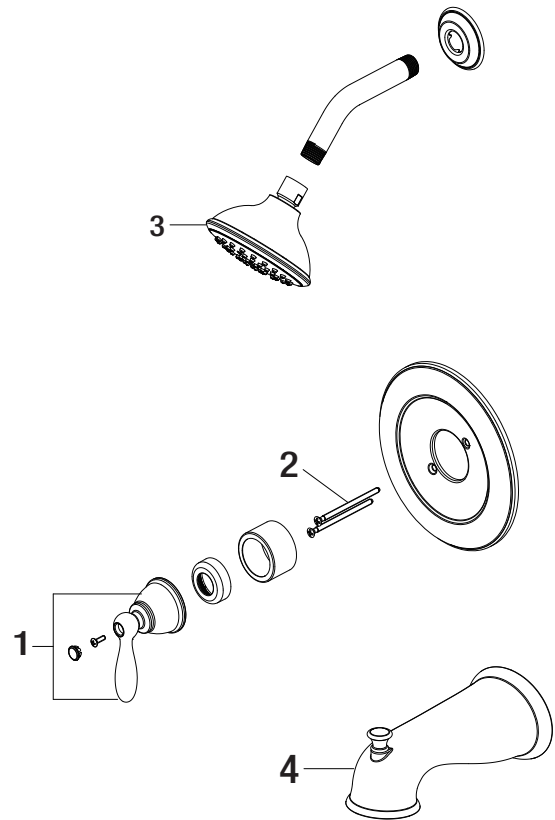

PF3830G

BOTHWELL SINGLE HANDLE TUB & SHOWER TRIM

Model Numbers

- PF3830GCP Chrome
- PF3830GZBN Brushed nickel
- PF3830GORB Oil rubbed bronze

No.	Item	Part Number	Material Type
1	Handle	OBPF7F13044*	Zinc alloy
2	Screw	OBP50026*	SUS
3	Shower Head	PFSH309G*	ABS
4	Spout	OBPF4F33003*	Zinc alloy

Warranty and Codes

This product comes complete with installation, operating, care and maintenance instructions. This PROFLO faucet carries a limited lifetime warranty when installed in residential applications. The warranty is five years in commercial applications. This product meets: ASME A112.1 8.1.