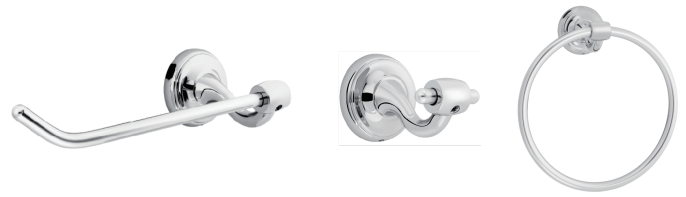

PF38 Series

BOTHWELL SERIES BATH ACCESSORIES

Product Features

- All metal construction
- Mounting hardware included

Model Numbers

PF3831CP, PF3841CP, PF3851CP Chrome
PF3831ZBN, PF3841ZBN, PF3851ZBN Brushed nickel
PF3831ORB, PF3841ORB, PF3851ORB Oil rubbed bronze

PF3831CP PF3841CP PF3851CP

Product Specifications

Tissue Holder

Towel Ring

Robe Hook

Warranty and Codes

This product comes complete with installation, operating, care and maintenance instructions. PROFLO faucets carry a consumer limited lifetime warranty.