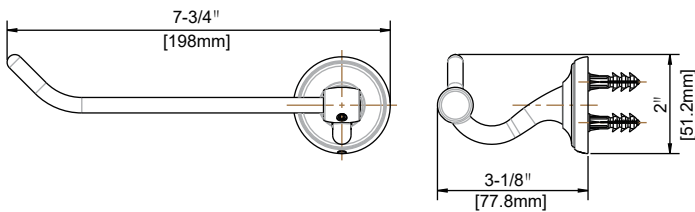

PF38 Series

BOTHWELL SERIES BATH ACCESSORIES

Product Features

- All metal construction
- Mounting hardware included

Model Numbers

PF3831CP, PF3841CP, PF3851CP Chrome
PF3831ZBN, PF3841ZBN, PF3851ZBN Brushed nickel
PF3831ORB, PF3841ORB, PF3851ORB Oil rubbed bronze

PF3831CP PF3841CP PF3851CP

Product Specifications

Tissue Holder

Towel Ring

Robe Hook

Warranty and Codes

This product comes complete with installation, operating, care and maintenance instructions. PROFLO faucets carry a consumer limited lifetime warranty.