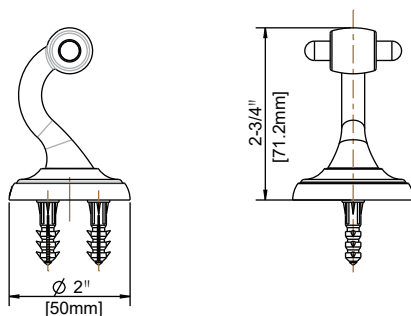

PF38 Series

BOTHWELL SERIES BATH ACCESSORIES

Product Features

- All metal construction
- Mounting hardware included

Model Numbers

PF3831CP, PF3841CP, PF3851CP Chrome
PF3831ZBN, PF3841ZBN, PF3851ZBN Brushed nickel
PF3831ORB, PF3841ORB, PF3851ORB Oil rubbed bronze

PF3831CP PF3841CP PF3851CP

Product Specifications

Tissue Holder

Towel Ring

Robe Hook

Warranty and Codes

This product comes complete with installation, operating, care and maintenance instructions. PROFLO faucets carry a consumer limited lifetime warranty.