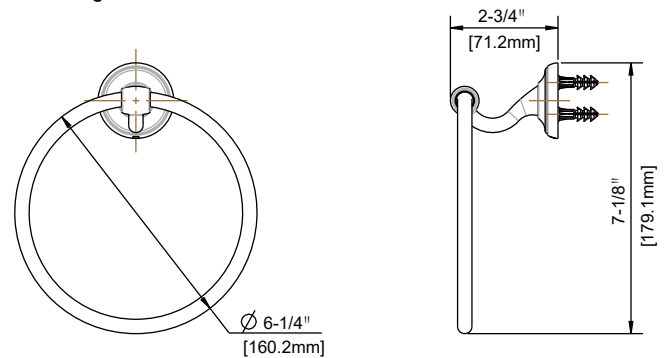

PF38 Series

BOTHWELL SERIES BATH ACCESSORIES

Product Features

- All metal construction
- Mounting hardware included

Model Numbers

PF3831CP, PF3841CP, PF3851CP Chrome
PF3831ZBN, PF3841ZBN, PF3851ZBN Brushed nickel
PF3831ORB, PF3841ORB, PF3851ORB Oil rubbed bronze

PF3831CP PF3841CP PF3851CP

Product Specifications

Tissue Holder

Towel Ring

Robe Hook

Warranty and Codes

This product comes complete with installation, operating, care and maintenance instructions. PROFLO faucets carry a consumer limited lifetime warranty.