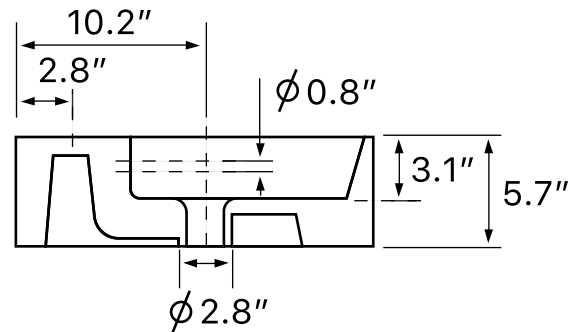

## Configurations

- Single Hole.
- Three Hole (8-inch centers).
- No Hole.

## Technical Information

Bowl type:	Single
Installation:	Wall mounted Vessel
Bowl dimensions:	Length: 31" Width: 13" Depth: 3.1"
Drain hole:	1.75"
Faucet hole:	1.38"
Hole configurations:	0, 1, 3
Weight:	37.48 lbs