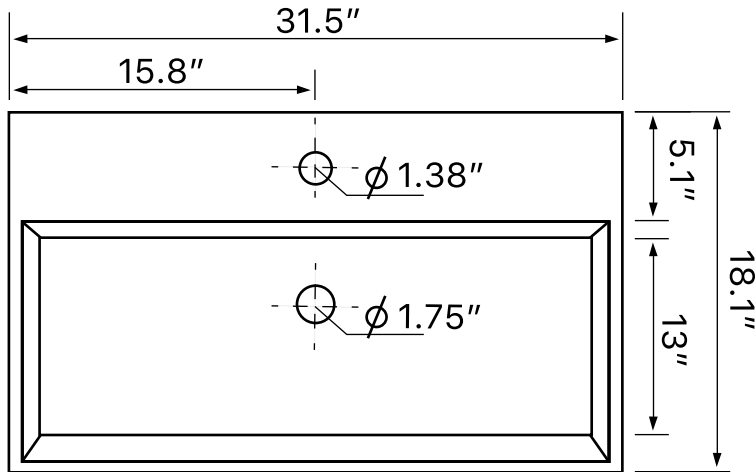

## Configurations

- Single Hole.
- Three Hole (8-inch centers).
- No Hole.

## Technical Information

Bowl type:	Single
Installation:	Wall mounted Vessel
Bowl dimensions:	Length: 31" Width: 13" Depth: 3.1"
Drain hole:	1.75"
Faucet hole:	1.38"
Hole configurations:	0, 1, 3
Weight:	37.48 lbs