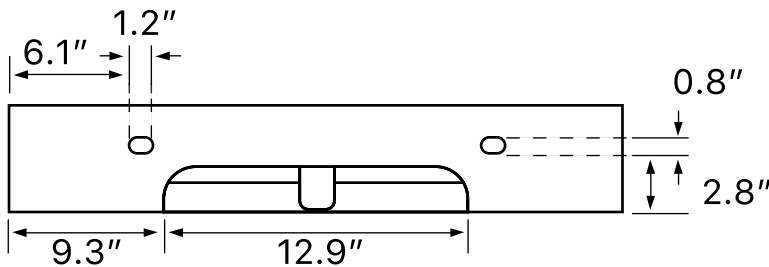

## Configurations

- Single Hole.
- Three Hole (8-inch centers).
- No Hole.

## Technical Information

Bowl type:	Single
Installation:	Wall mounted Vessel
Bowl dimensions:	Length: 31" Width: 13" Depth: 3.1"
Drain hole:	1.75"
Faucet hole:	1.38"
Hole configurations:	0, 1, 3
Weight:	37.48 lbs