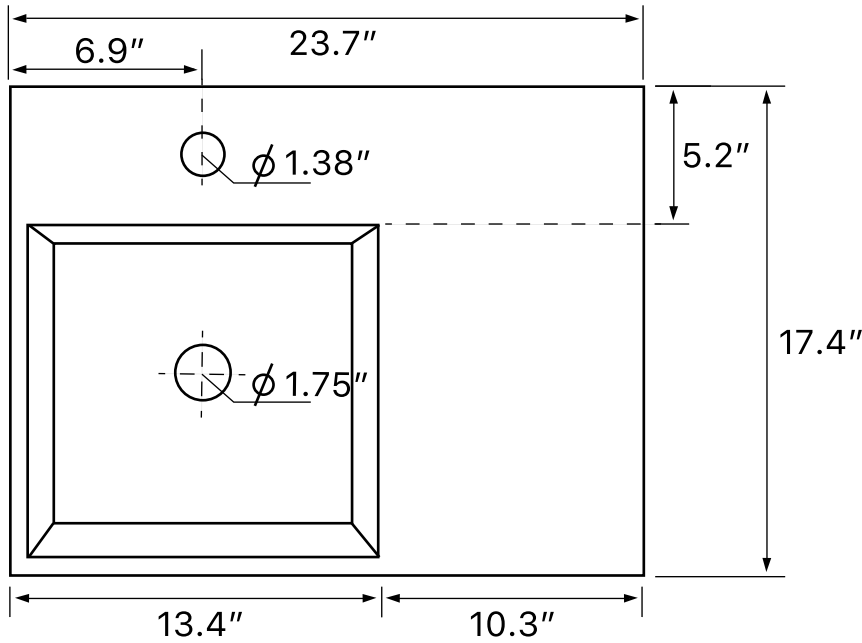

## Configurations

- Single Hole.
- Three Hole (8-inch centers).
- No Hole.

## Technical Information

Bowl type:	Single
Installation:	Wall mounted Vessel
Bowl dimensions:	Length: 13.39" Width: 12.2" Depth: 3.54"
Drain hole:	1.75"
Faucet hole:	1.38"
Hole configurations:	0, 1, 3
Weight:	33.07 lbs