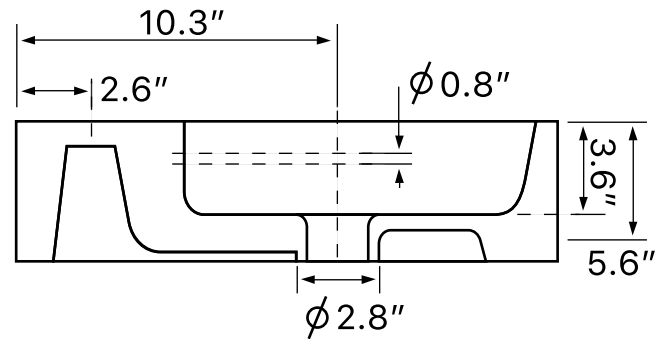

## Configurations

- Single Hole.
- Three Hole (8-inch centers).
- No Hole.

## Technical Information

Bowl type:	Single
Installation:	Wall mounted Vessel
Bowl dimensions:	Length: 13.39" Width: 12.2" Depth: 3.54"
Drain hole:	1.75"
Faucet hole:	1.38"
Hole configurations:	0, 1, 3
Weight:	33.07 lbs