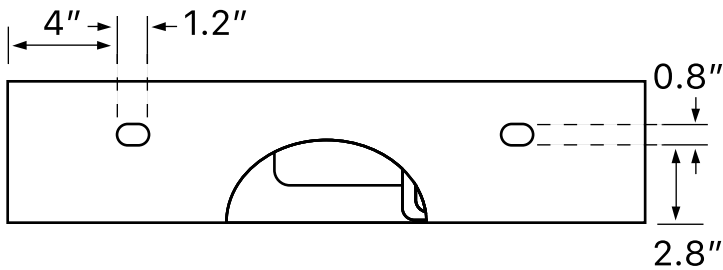

## Configurations

- Single Hole.
- Three Hole (8-inch centers).
- No Hole.

## Technical Information

Bowl type:	Single
Installation:	Wall mounted Vessel
Bowl dimensions:	Length: 13.39" Width: 12.2" Depth: 3.54"
Drain hole:	1.75"
Faucet hole:	1.38"
Hole configurations:	0, 1, 3
Weight:	33.07 lbs