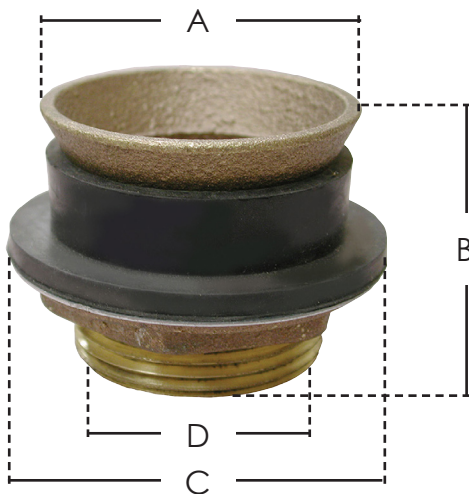

URINAL SPUDS

- Cast brass
- Includes spud washer and metal friction ring

PART NO.	DESCRIPTION	A	B	C	D
C27134	1" x 3/4"	1-1/2"	1-11/16"	2-1/8"	13/16" ID
C27126	1-1/4" x 3/4"	1-15/16"	1-9/16"	2-5/16"	13/16" ID
C27310	1-1/2" x 3/4"	2-3/16"	1-5/8"	2-1/2"	13/16" ID