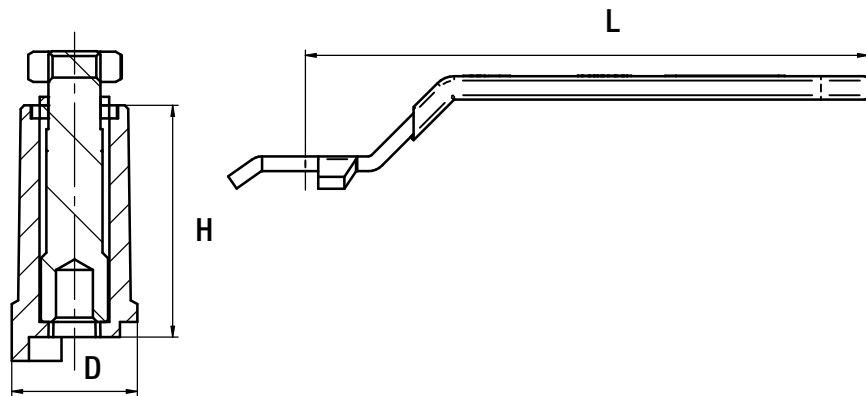

PFXPBVE Series

Stem extension

Product Features

- PROFLO series: PFX462, PFX462WD, PFX472, PFX472WD

PFXPBVED

Stem Extension

Part No.	PFX462 series		PFX472 series	
PFXPBVED	PFX462D	PFX462WDD	PFX472D	PFX472WDD
PFXPBVEF	PFX462F	PFX462WDF	PFX472F	PFX472WDF
PFXPBVEG	PFX462G	PFX462WDG	PFX472G	PFX472WDG
PFXPBVEH	—	—	PFX472H	—
PFXPBVEJ	—	—	PFX472J	—
PFXPBVEK	—	—	PFX472K	—

Product Specifications

Part No.	D	H	L
PFXPBVED	0.94" [24mm]	2.13" [54mm]	2.95" [75mm]
PFXPBVEF	0.94" [24mm]	2.13" [54mm]	3.19" [81mm]
PFXPBVEG	1.02" [26mm]	2.17" [55mm]	4.17" [106mm]
PFXPBVEH	1.14" [29mm]	2.11" [53.5mm]	5.12" [130mm]
PFXPBVEJ	1.14" [29mm]	2.11" [53.5mm]	5.12" [130mm]
PFXPBVEK	1.14" [29mm]	2.11" [53.5mm]	5.12" [130mm]

Warranty and Codes

This PROFLO product carries a 1-year limited warranty.

PFXPBVE Series

Stem extension

No.	Part Name	Material	QTY
1	Hex-nut	Steel	1
2	Handle	Steel	1
3	Washer	PTFE	1
4	Gasket	Steel	1
5	Extension stem	Brass	1
6	Extension stem cover	Al Alloy	1