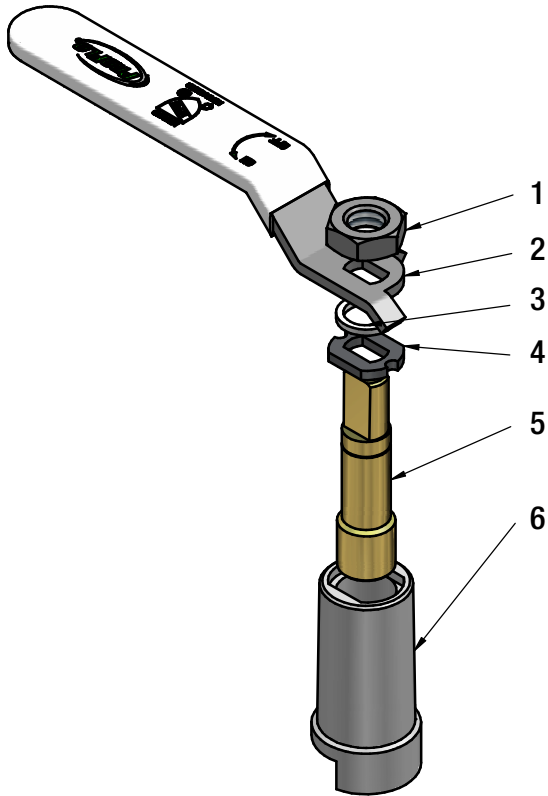

Product Specifications

Part No.	D	H	L
PFXPBVED	0.94" [24mm]	2.13" [54mm]	2.95" [75mm]
PFXPBVEF	0.94" [24mm]	2.13" [54mm]	3.19" [81mm]
PFXPBVEG	1.02" [26mm]	2.17" [55mm]	4.17" [106mm]
PFXPBVEH	1.14" [29mm]	2.11" [53.5mm]	5.12" [130mm]
PFXPBVEJ	1.14" [29mm]	2.11" [53.5mm]	5.12" [130mm]
PFXPBVEK	1.14" [29mm]	2.11" [53.5mm]	5.12" [130mm]

Warranty and Codes

This PROFLO product carries a 1-year limited warranty.

PFXPBVE Series

Stem extension

No.	Part Name	Material	QTY
1	Hex-nut	Steel	1
2	Handle	Steel	1
3	Washer	PTFE	1
4	Gasket	Steel	1
5	Extension stem	Brass	1
6	Extension stem cover	Al Alloy	1