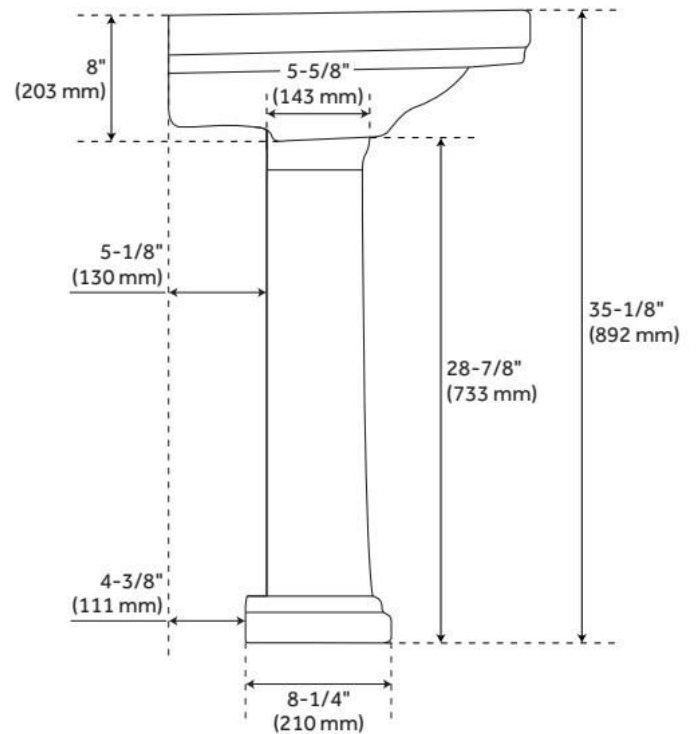

## FEATURES

Material: Porcelain

Product Finish: White

Installation Type: Pedestal

Shape: Rectangle

Drain Placement: Center Rear

Fits Drain Hole Size: 1-3/4"

Faucet Centers: 8" Widespread

Overflow Hole: Yes

Mounting Hardware Included: Yes

ASME A112.19.2/CSA B45.1, LISTED ID: SHKW348WH/SHKW350WH;SHKW348WH/SHKW350WH

REVISED 7/12/2024

# KEY WEST WHITE PORCELAIN PEDESTAL SINK

SKU: 447985

Code: SHKW350, SHKW348

REVISED 7/12/2024