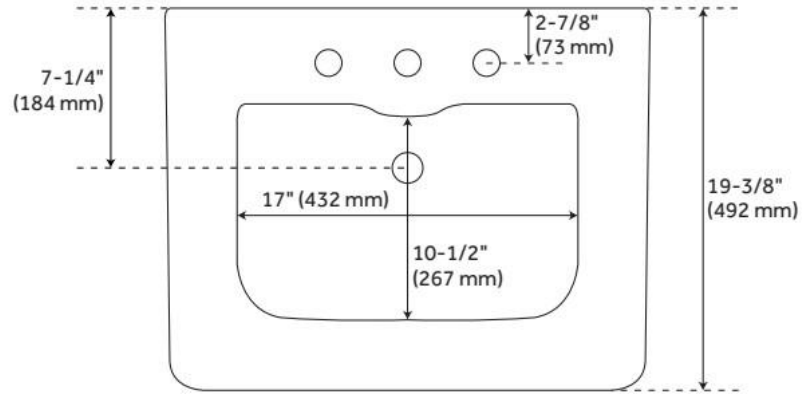

KEY WEST WHITE PORCELAIN PEDESTAL SINK

SKU: 447985

Code: SHKW350, SHKW348

REVISED 7/12/2024