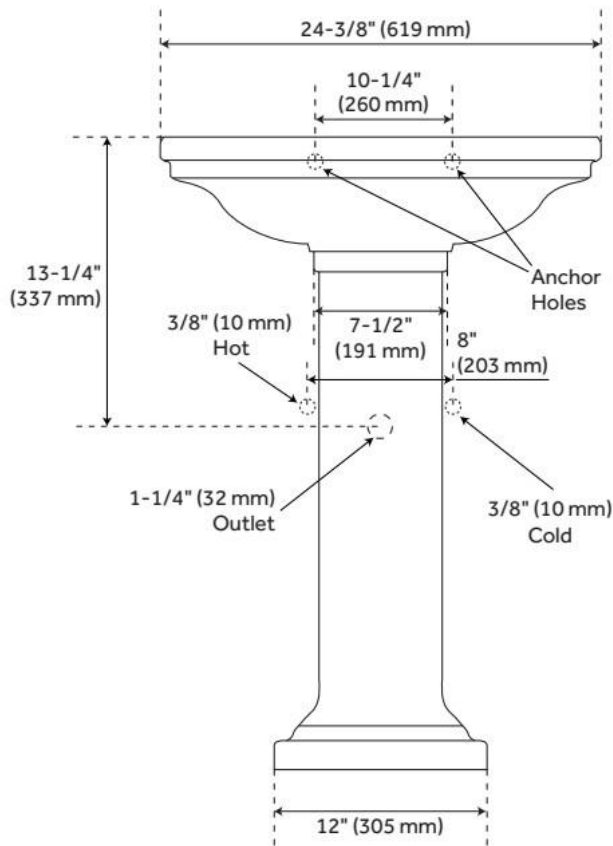

## FEATURES

Material: Porcelain

Product Finish: White

Installation Type: Pedestal

Shape: Rectangle

Drain Placement: Center Rear

Fits Drain Hole Size: 1-3/4"

Faucet Centers: 8" Widespread

Overflow Hole: Yes

Mounting Hardware Included: Yes

ASME A112.19.2/CSA B45.1, LISTED ID: SHKW348WH/SHKW350WH;SHKW348WH/SHKW350WH

REVISED 7/12/2024

# KEY WEST WHITE PORCELAIN PEDESTAL SINK

SKU: 447985

Code: SHKW350, SHKW348

REVISED 7/12/2024