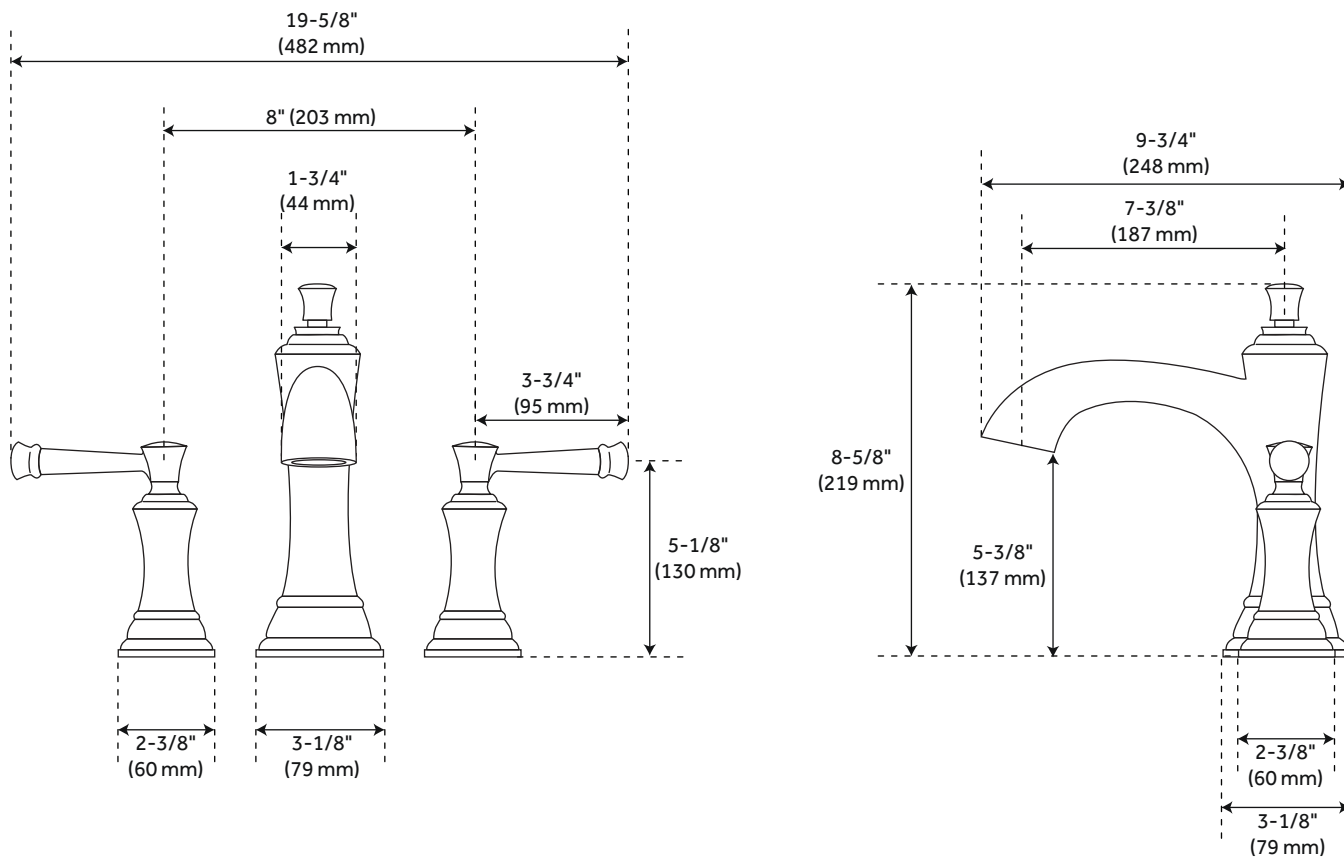

BEASLEY

3-HOLE ROMAN TUB FILLER

SKU: 948675

FEATURES

Handshower hose length - 61"

SIGNATURE HARDWARE LIFETIME WARRANTY

See website for warranty information

REVISED 10/10/2019
Code: SHBE3RTBN
SHBE3RTCP
SHBE3RTPN

All dimensions and specifications are nominal and may vary. Use actual products for accuracy in critical situations.