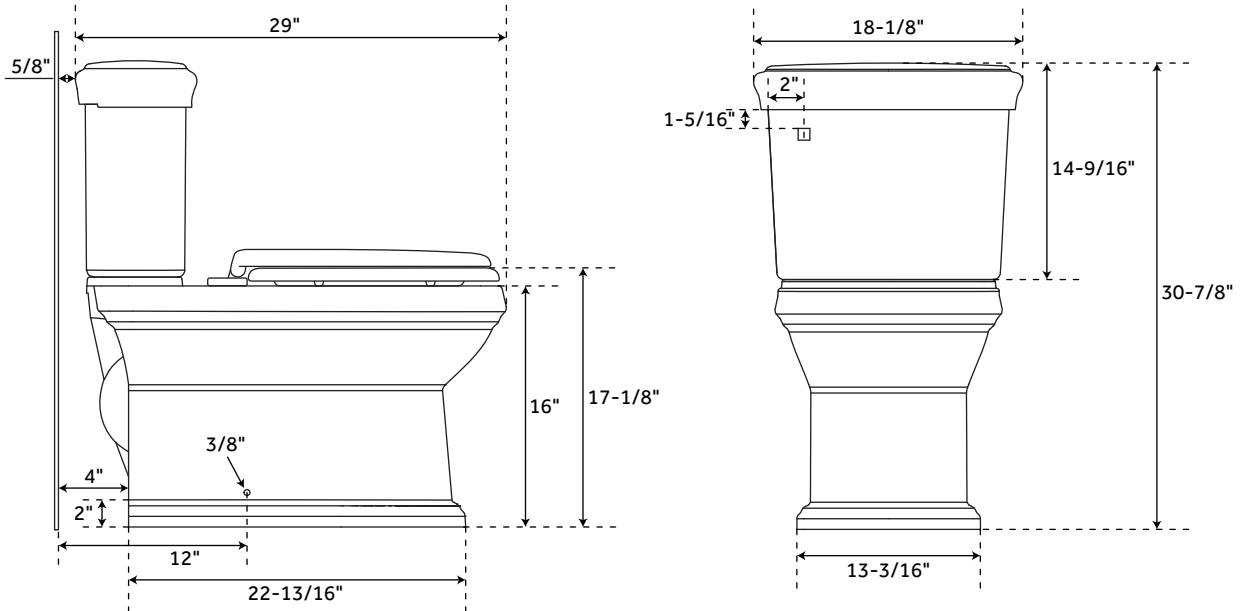

BOCA RATON

TWO-PIECE SKIRTED ELONGATED TOILET - ADA COMPLIANT - WHITE

SKU: 948431

FEATURES

- Skirted bowl with concealed trapway.
- Toilet with a standard seat meets ADA requirements when installed according to ADA guidelines.
- High efficiency toilet uses 20% less water than standard toilets.
- Optional bidet seat details:
 - Bidet seat adds 1" to bowl height.
 - Side knob allows for adjustment of angle, water volume, and cleaning type.
 - Spray nozzle features multiple holes for a softer cleanse and water saving operation.
 - Spray nozzle is self-cleaning, antibacterial, and removable for further cleaning.
 - Bidet seat has a glossy finish with protective bumpers and self-closing seat/lid.
- Includes polished chrome metal flush lever.

SIGNATURE HARDWARE Lifetime Warranty

See website for detailed warranty information.

CONTENTS

TOILET PAGE 2

REVISED 01/17/2020

BOCA RATON

TWO-PIECE SKIRTED ELONGATED TOILET - ADA COMPLIANT - WHITE

SKU: 948431

FEATURES

- Product Finish: White
- Material: Porcelain
- Bowl Shape: Elongated
- Rough In: 12"
- Features: ADA Compliant
- Length: 18-1/8"
- Width: 29"
- Height: 30-7/8"
- Bowl Height: 16"
- Gallons Per Flush: 1.28 (4.8 Lpf)
- Hardware Finish: Chrome
- Seat Included: Ye