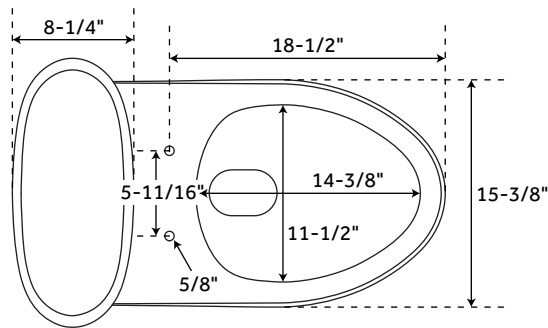

BOCA RATON

TWO-PIECE SKIRTED ELONGATED TOILET - ADA COMPLIANT - WHITE

SKU: 948431

FEATURES

- Skirted bowl with concealed trapway.
- Toilet with a standard seat meets ADA requirements when installed according to ADA guidelines.
- High efficiency toilet uses 20% less water than standard toilets.
- Optional bidet seat details:
 - Bidet seat adds 1" to bowl height.
 - Side knob allows for adjustment of angle, water volume, and cleaning type.
 - Spray nozzle features multiple holes for a softer cleanse and water saving operation.
 - Spray nozzle is self-cleaning, antibacterial, and removable for further cleaning.
 - Bidet seat has a glossy finish with protective bumpers and self-closing seat/lid.
- Includes polished chrome metal flush lever.

SIGNATURE HARDWARE Lifetime Warranty

See website for detailed warranty information.

CONTENTS

TOILET PAGE 2

REVISED 01/17/2020

BOCA RATON

TWO-PIECE SKIRTED ELONGATED TOILET - ADA COMPLIANT - WHITE

SKU: 948431

FEATURES

- Product Finish: White
- Material: Porcelain
- Bowl Shape: Elongated
- Rough In: 12"
- Features: ADA Compliant
- Length: 18-1/8"
- Width: 29"
- Height: 30-7/8"
- Bowl Height: 16"
- Gallons Per Flush: 1.28 (4.8 Lpf)
- Hardware Finish: Chrome
- Seat Included: Ye