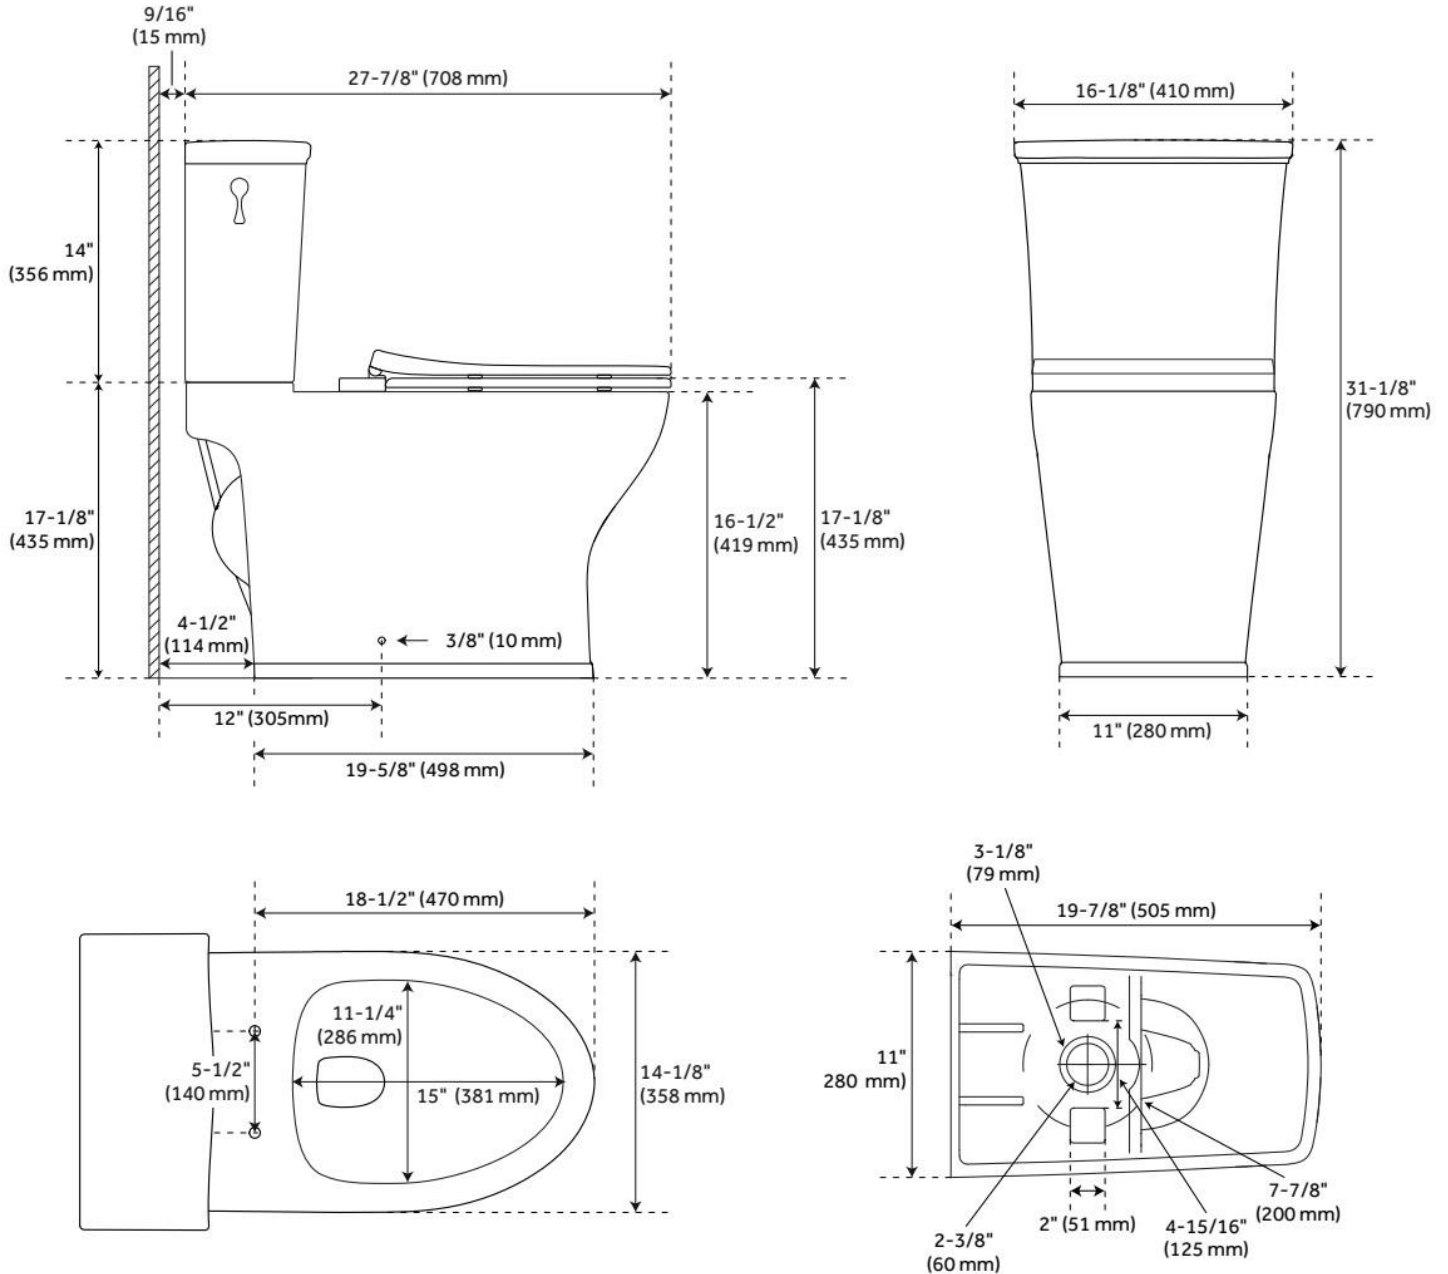

CARRAWAY TWO-PIECE SKIRTED ELONGATED TOILET - ADA COMPLIANT - WHITE

SKU: 948432

Code: SHCR200, SHCR240S, SHTSHEC2000, SHBDS300

REVISED 7/16/2024